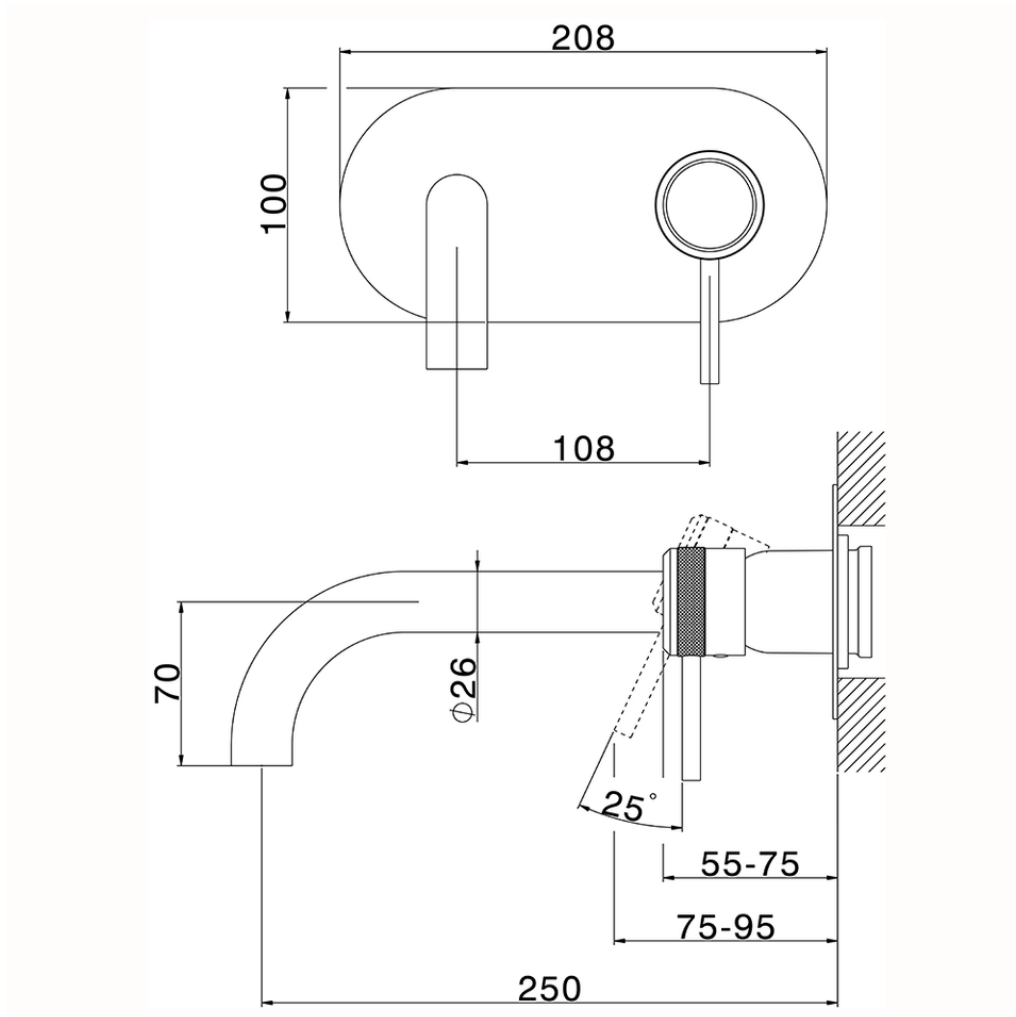

## Exposed part for single lever washbasin valve CHRONOS\_CR00551B

CR00551B

<https://en.huberitalia.com/exposed-part-for-single-lever-washbasin-valve-chronos-cr00551b>

Piastra/Plate/Plaque/Platte/Placa

2-3mm: XX 56-76

10mm: XX 48-68