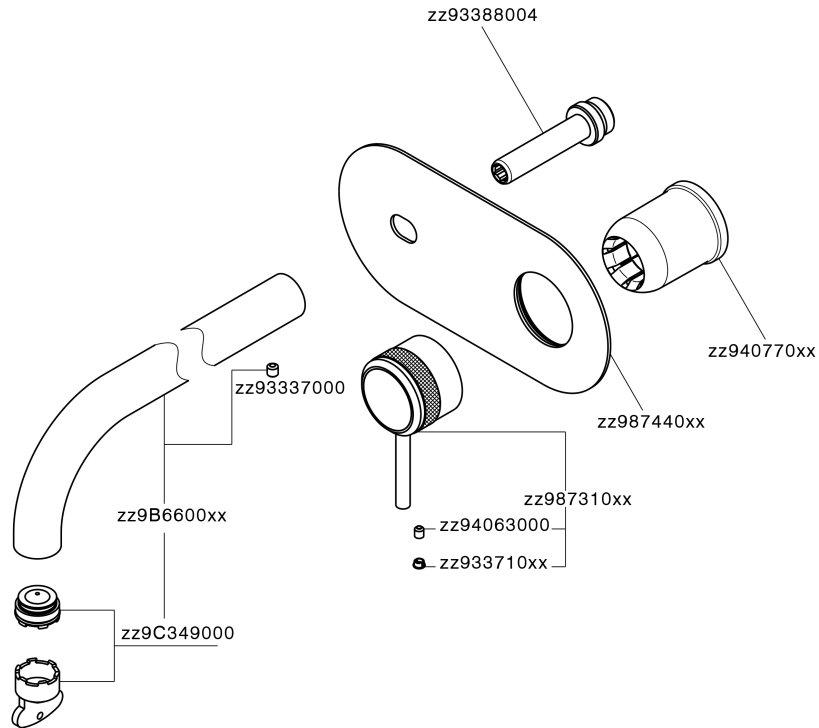

## Exposed part for single lever washbasin valve CHRONOS\_CR00551B

CR00551B

<https://en.huberitalia.com/exposed-part-for-single-lever-washbasin-valve-chronos-cr00551b>

Concealed single lever washbasin mixer Easy-Box CONCEALED\_ZB002450

ZB002450

<https://en.huberitalia.com/concealed-single-lever-washbasin-mixer-easy-box-concealed-zb002450>

2024-12-30