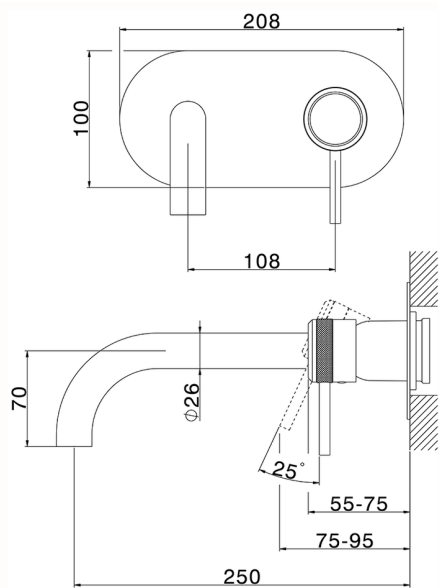

Exposed part for single lever washbasin valve CHRONOS_CR00551B

MODEL **CR00551B**

Exposed part for single lever washbasin valve, without concealed part, spout L.250 mm, for item Easy-Box ZB002450 and art. ZB025510

AVAILABLE FINISHINGS

-  **21** 21 Chrome
-  **2F** 2F Brushed Nickel
-  **2Q** 2Q Black Titanium

CHARACTERISTICS

Installation **Concealed**
 Required concealed parts **ZB002450**

Exposed part for single lever washbasin valve CHRONOS_CR00551B

CR00551B

<https://en.huberitalia.com/exposed-part-for-single-lever-washbasin-valve-chronos-cr00551b>

Concealed single lever washbasin mixer Easy-Box CONCEALED_ZB002450

MODEL **ZB002450**

Concealed single lever washbasin mixer
Easy-Box, with protection guard box, without trim kit

AVAILABLE FINISHINGS

CHARACTERISTICS

Concealed **1**
Cartridge Spare Parts **ZZ95409000**
35 mm Cartridge

Piastra/Plate/Plaque/Platte/Placa

2-3mm: XX 56-76

10mm: XX 48-68

EcoStop

EcoStop feature limits water flow to approximately 50% of maximum output with one point of resistance on setting. Push slightly past the middle stop only when full water output is required. This will save water up to 50%.