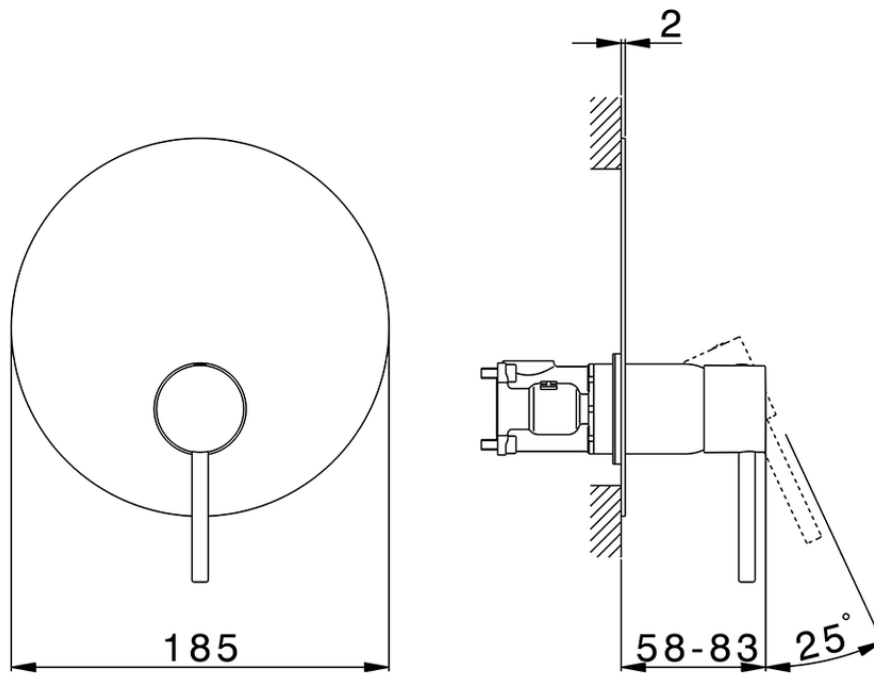

Exposed part for Single Lever One Box Valve TRATTO EVO_TV0BM010

TV0BM010

<https://en.huberitalia.com/exposed-part-for-single-lever-one-box-valve-tratto-evo-tv0bm010>

ZB00B031

<https://en.huberitalia.com/one-box-universal-concealed-part-one-box-zb00b031>