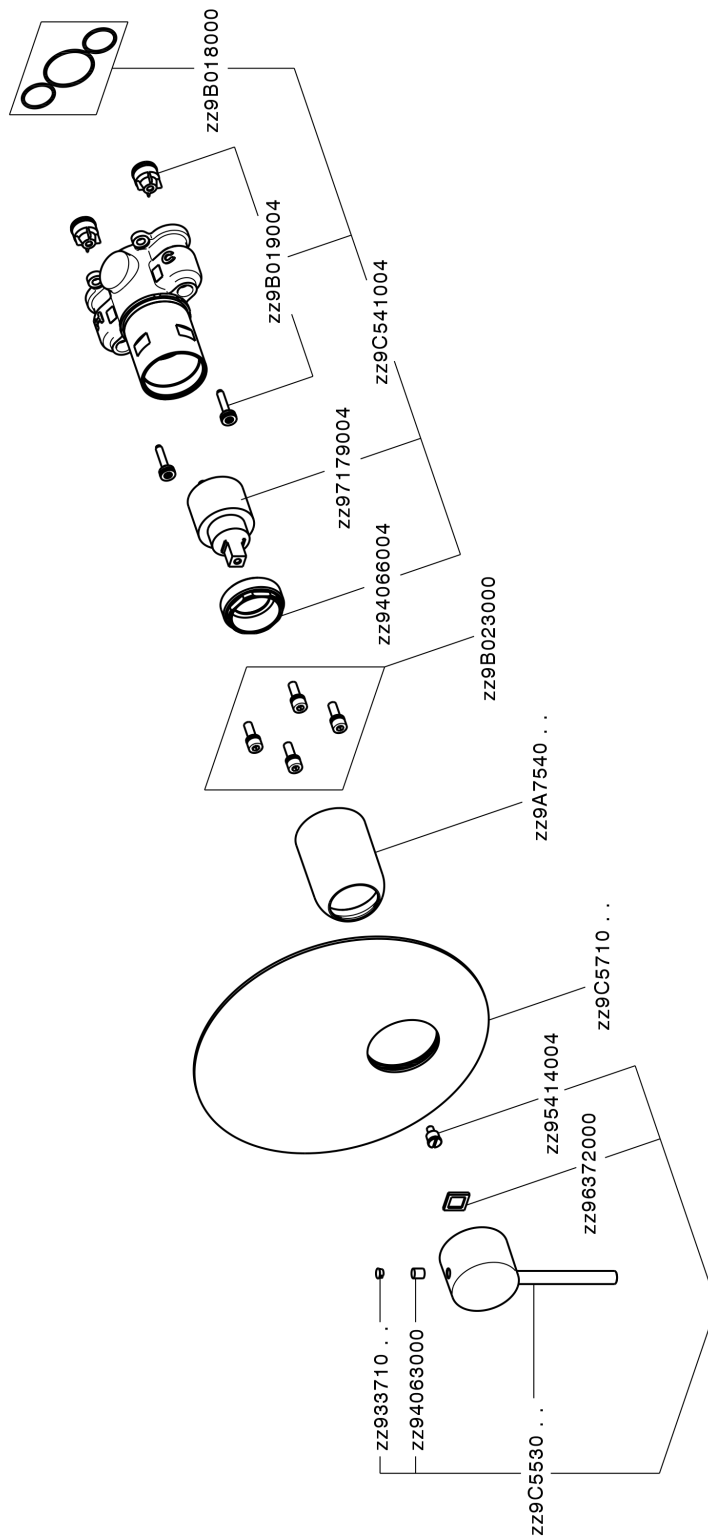

Exposed part for Single Lever One Box Valve TRATTO EVO_TV0BM010

TV0BM010

<https://en.huberitalia.com/exposed-part-for-single-lever-one-box-valve-tratto-evo-tv0bm010>

One Box Universal Concealed Part ONE BOX_ZB00B031

ZB00B031

<https://en.huberitalia.com/one-box-universal-concealed-part-one-box-zb00b031>

One Box Universal Concealed Part ONE BOX_ZB00B030

ZB00B030

<https://en.huberitalia.com/one-box-universal-concealed-part-one-box-zb00b030>

2024-12-18