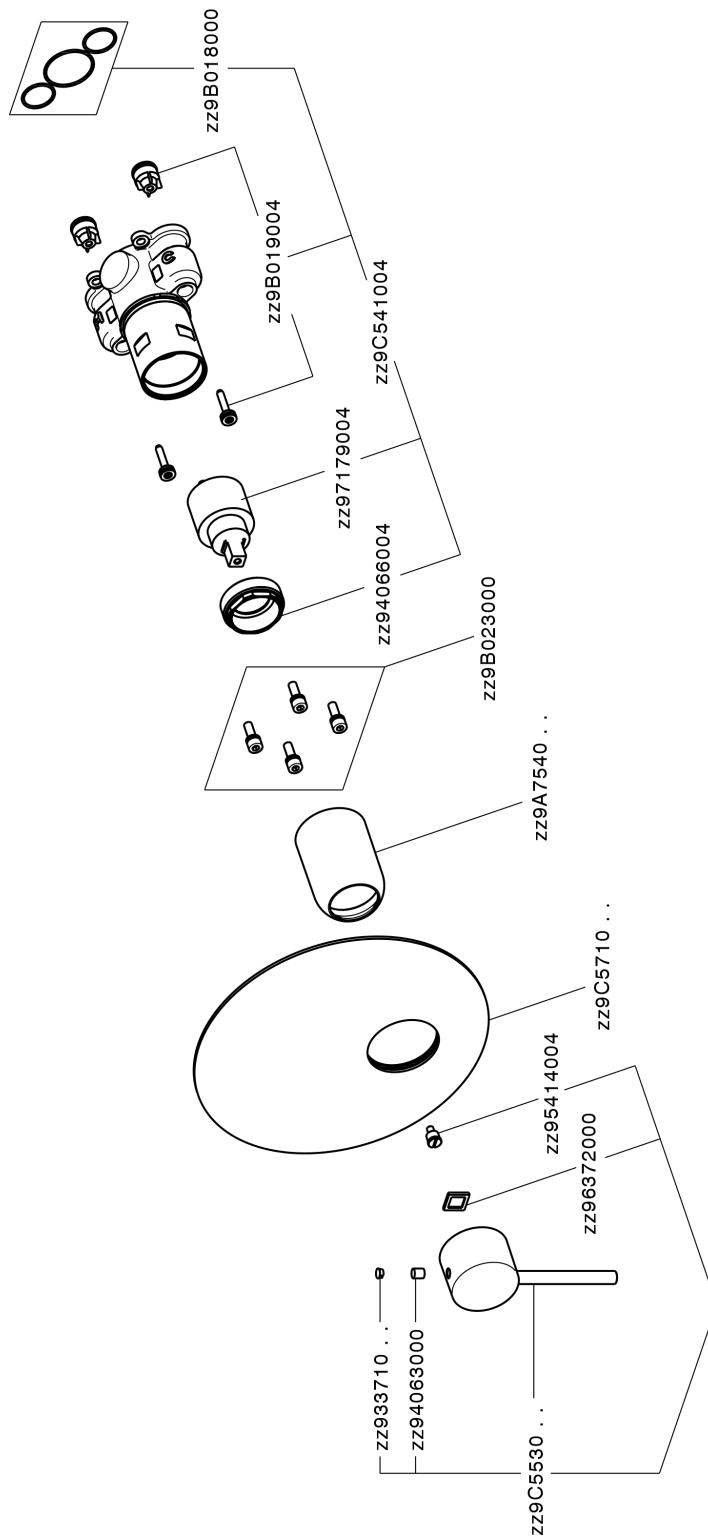

Exposed part for Single Lever One Box Valve TRATTO EVO_TV0BM010

MODEL **TV0BM010**

Exposed part for Single Lever One Box Valve, 1 Outlet, Minimum depth of installation: 67 mm, without concealed part, for items ZB00B030-ZB00B031

AVAILABLE FINISHINGS

CHARACTERISTICS

Cartridge Spare Parts **ZZ97179000**

35 mm Cartridge

Installation **Concealed**

Required concealed parts **ZB00B031**

ZB00B030

Exposed part for Single Lever One Box Valve TRATTO EVO_TV0BM010

TV0BM010

<https://en.huberitalia.com/exposed-part-for-single-lever-one-box-valve-tratto-evo-tv0bm010>

One Box Universal Concealed Part ONE BOX_ZB00B031

MODEL **ZB00B031**

One Box Universal Concealed Part, for 1 or 2 or 3 outlet thermostatic or single lever, without trim kit, with noise reducers, with sealing gasket