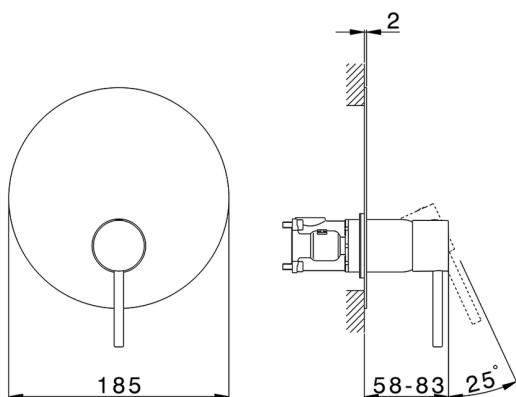

Exposed part for Single Lever One Box Valve TRATTO EVO_TV0BM010

MODEL **TV0BM010**

Exposed part for Single Lever One Box Valve, 1 Outlet, Minimum depth of installation: 67 mm, without concealed part, for items ZB00B030-ZB00B031

AVAILABLE FINISHINGS

CHARACTERISTICS

Cartridge Spare Parts **ZZ97179000**

35 mm Cartridge

Installation **Concealed**

Required concealed parts **ZB00B031**

ZB00B030

Exposed part for Single Lever One Box Valve TRATTO EVO_TV0BM010

TV0BM010

<https://en.huberitalia.com/exposed-part-for-single-lever-one-box-valve-tratto-evo-tv0bm010>

One Box Universal Concealed Part ONE BOX_ZB00B031

MODEL **ZB00B031**

One Box Universal Concealed Part, for 1 or 2 or 3 outlet thermostatic or single lever, without trim kit, with noise reducers, with sealing gasket