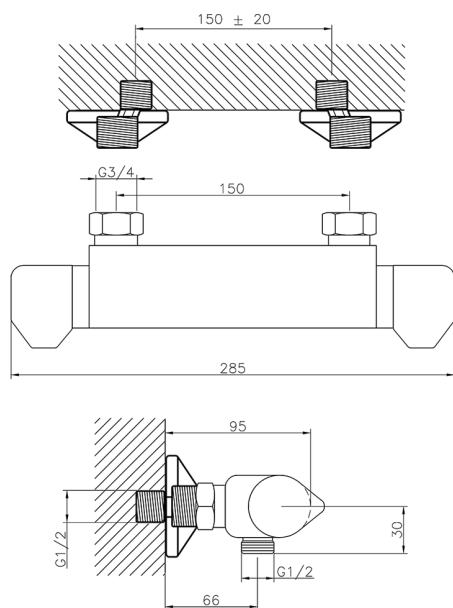

## Thermostatic shower mixer CLINIC&TECHNICAL\_CLT01010

MODEL **CLT01010**

Thermostatic shower mixer, without shower set, 1/2" M flexible connection

AVAILABLE FINISHINGS

CHARACTERISTICS

Cartridge Spare Parts **24.04A.PP**

**8x20 Plus P Thermostatic Valve**