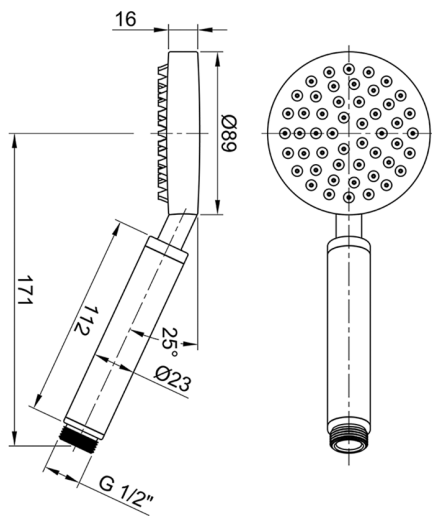

Handshower SHOWER_SS014510

MODEL **SS014510**

Handshower, 89 mm ABS one spray, INOX AISI 304

AVAILABLE FINISHINGS

D1 D1 Brushed Inox

CHARACTERISTICS

2025-01-02