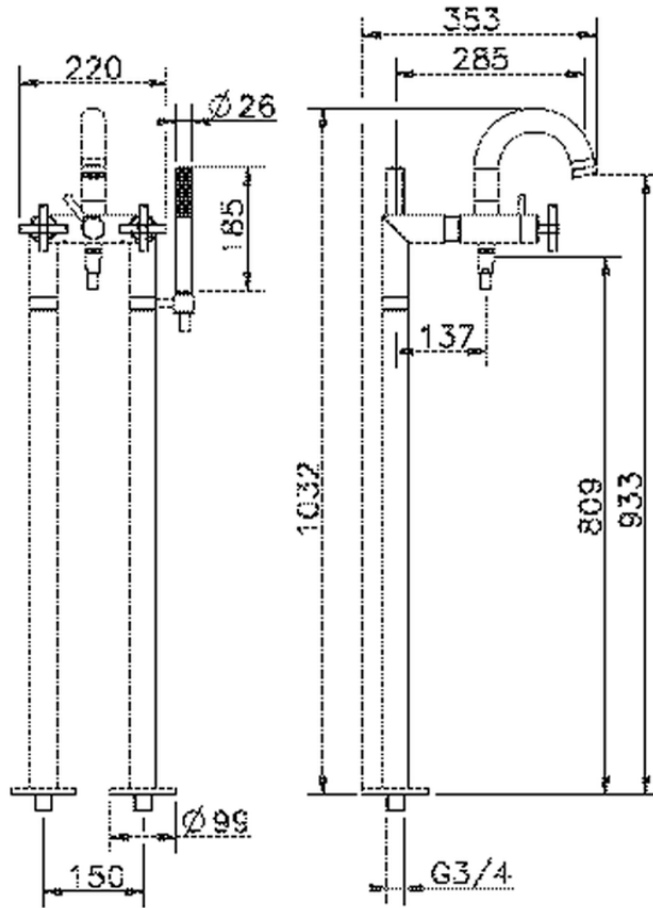

Floor mounted bath mixer SUITE_SU004200

SU004200

<https://en.huberitalia.com/floor-mounted-bath-mixer-suite-su004200>

2026-06-06