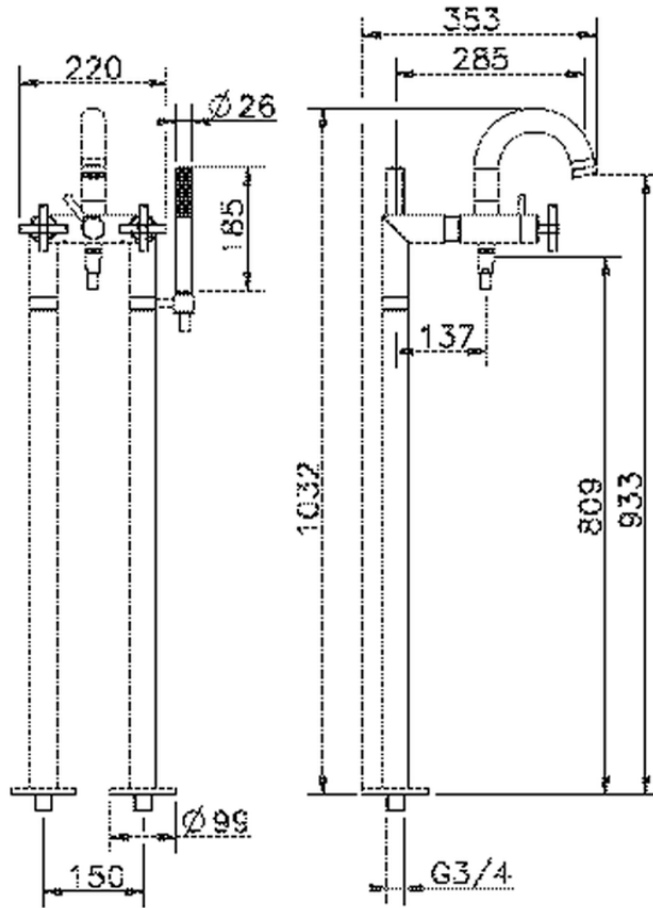

Floor mounted bath mixer SUITE_SU004200

SU004200

<https://en.huberitalia.com/floor-mounted-bath-mixer-suite-su004200>

2026-06-26