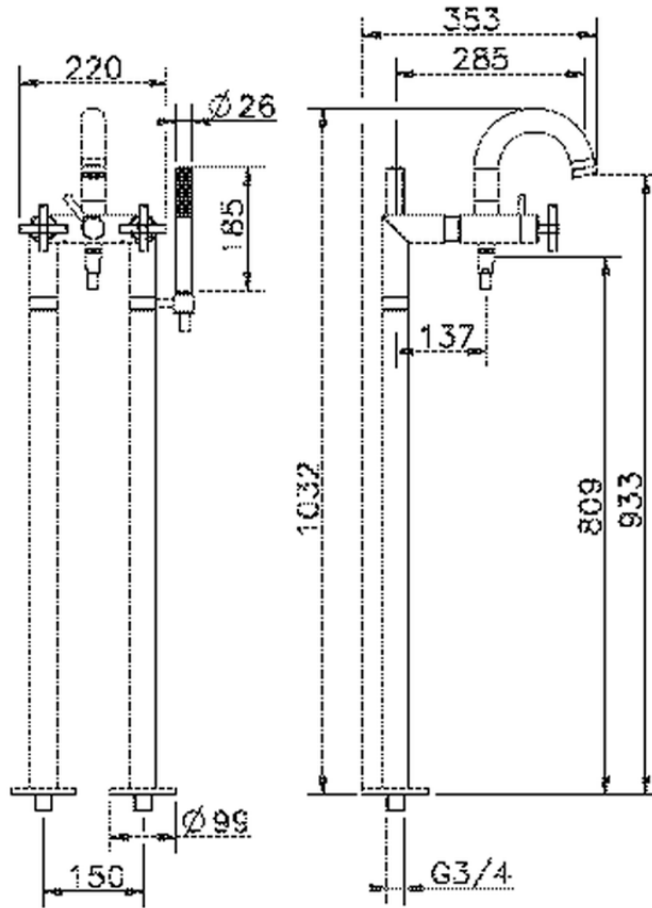

Floor mounted bath mixer SUITE_SU004200

SU004200

<https://en.huberitalia.com/floor-mounted-bath-mixer-suite-su004200>

2026-04-08