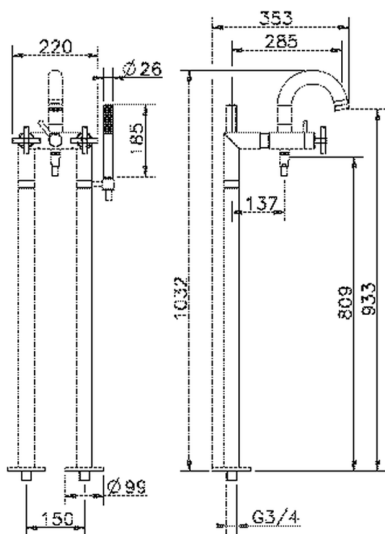

Floor mounted bath mixer SUITE_SU004200

MODEL **SU004200**

Floor mounted bath mixer, shower bracket, ABS 27 mm minimalistic one spray handshower, 150 cm Brass flexible hose

AVAILABLE FINISHINGS

-  **21** 21 Chrome
-  **40** 40 Matt Black
-  **2F** 2F Brushed Nickel
-  **2W** 2W Brushed Gold

CHARACTERISTICS

Cartridge Spare Parts **ZZ95409000**

35 mm Cartridge

EcoStop

EcoStop feature limits water flow to approximately 50% of maximum output with one point of resistance on setting. Push slightly past the middle stop only when full water output is required. This will save water up to 50%.