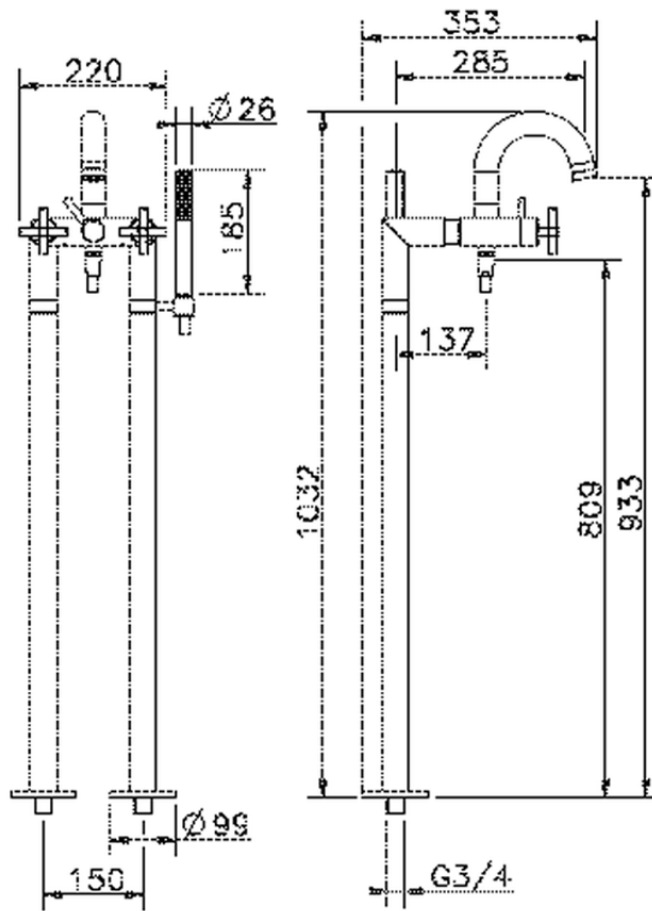

Floor mounted bath mixer SUITE_SU004200

SU004200

<https://en.huberitalia.com/floor-mounted-bath-mixer-suite-su004200>

2026-06-26