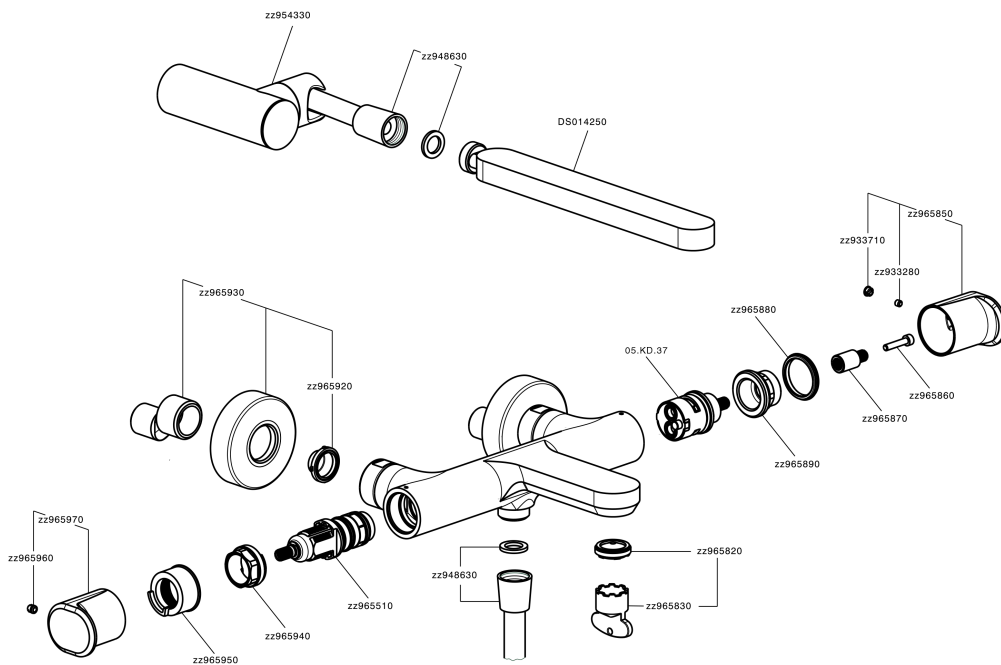

Thermostatic bath mixer, with shower set LEVITY_LYD21010

LYD21010

<https://en.huberitalia.com/thermostatic-bath-mixer-with-shower-set-levity-lyd21010>

2026-05-16