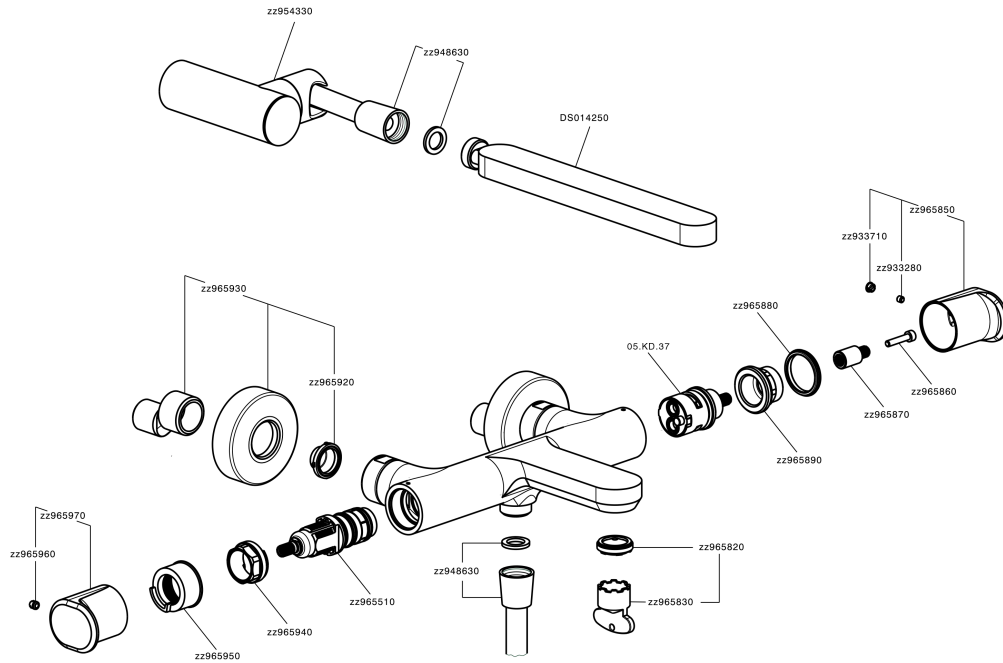

Thermostatic bath mixer, with shower set LEVITY_LYD21010

LYD21010

<https://en.huberitalia.com/thermostatic-bath-mixer-with-shower-set-levity-lyd21010>

2026-06-06