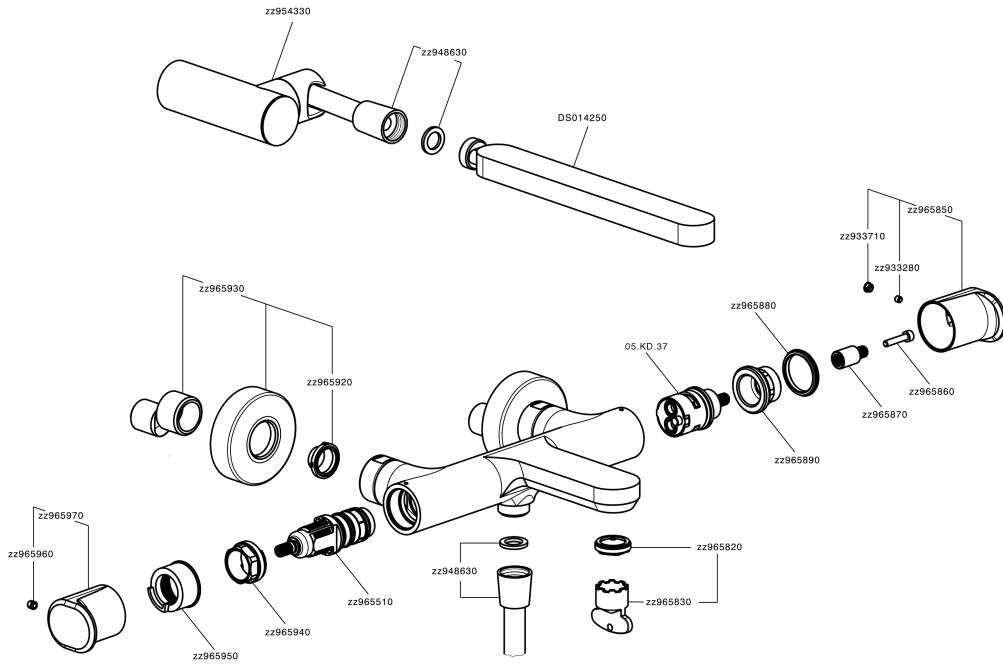

Thermostatic bath mixer, with shower set LEVITY_LYD21010

LYD21010

<https://en.huberitalia.com/thermostatic-bath-mixer-with-shower-set-levity-lyd21010>

2026-04-08