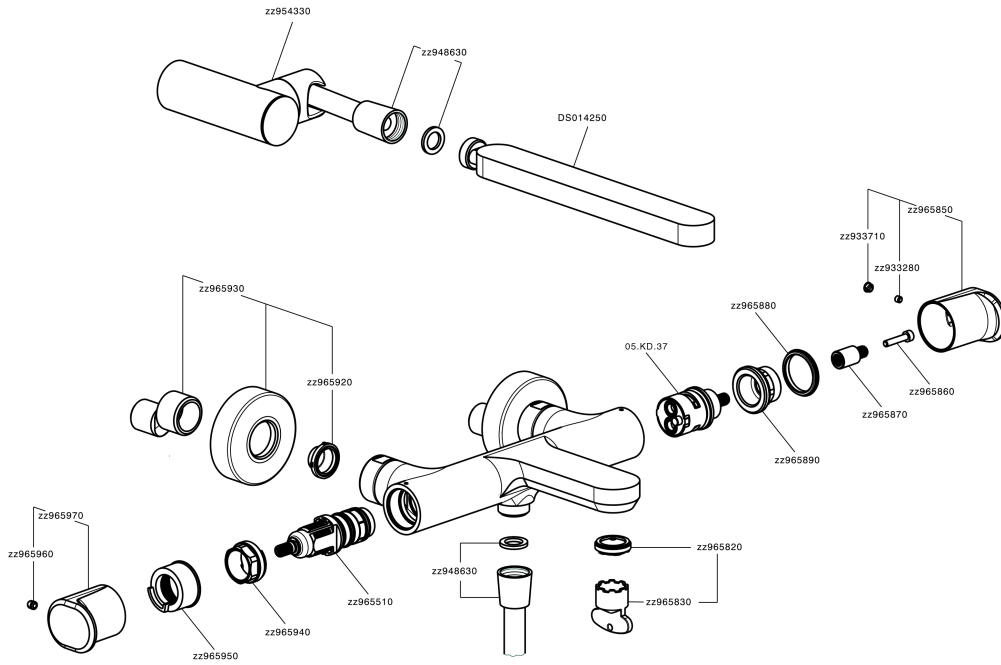

Thermostatic bath mixer, with shower set LEVITY_LYD21010

LYD21010

<https://en.huberitalia.com/thermostatic-bath-mixer-with-shower-set-levity-lyd21010>

2026-05-15