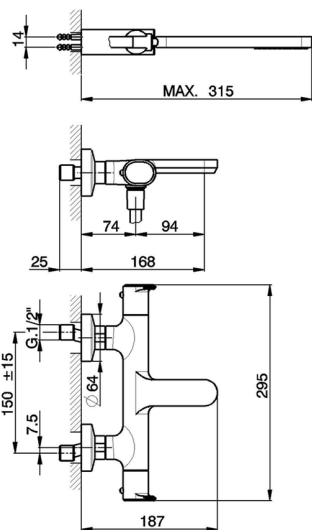

Thermostatic bath mixer, with shower set LEVITY_LYD21010

MODEL **LYD21010**

Thermostatic bath mixer, with shower set, wall mounted adjustable handshower bracket, minimalistic one spray flat handshower ABS, 150 cm smooth SUPREME Flexible Hose

AVAILABLE FINISHINGS

-  **21** 21 Chrome
-  **2B** 2B Polished Nickel
-  **2F** 2F Brushed Nickel
-  **40** 40 Matt Black
-  **4Q** 4Q Matt White

CHARACTERISTICS

Cartridge Spare Parts **ZZ96551000**

TMX 25 Thermostatic Valve

DeviaStop

The Huber Devia Stop technology allows to adjust the water flow and to direct it to the selected output point (overhead soaker, hand shower, etc).

SafeTouch

The Huber SafeTouch system maintains the mixer body cool to the touch during operation.