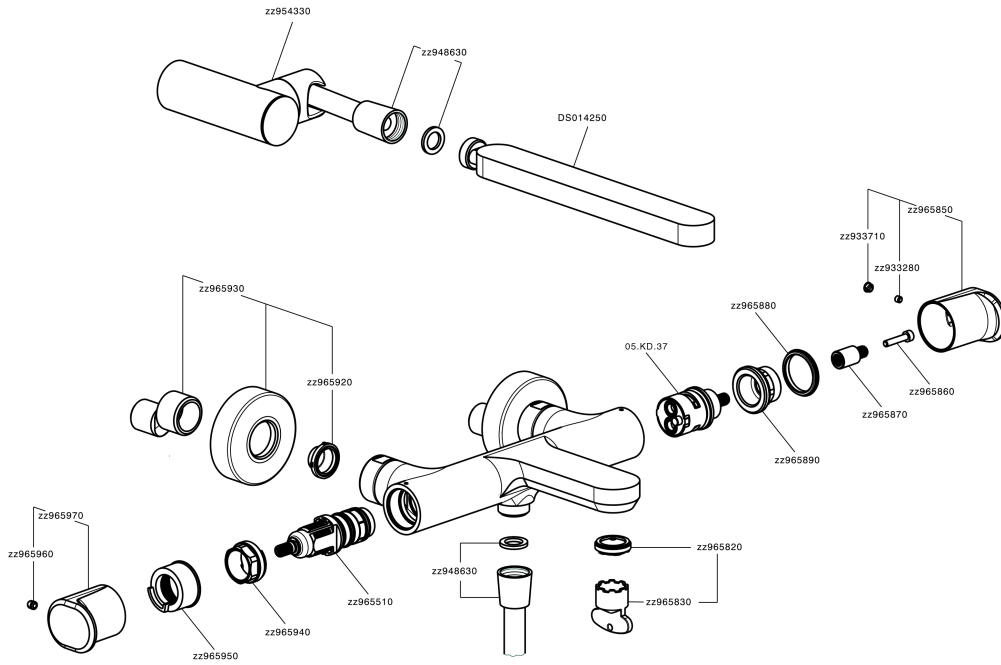

Thermostatic bath mixer, with shower set LEVITY_LYD21010

LYD21010

<https://en.huberitalia.com/thermostatic-bath-mixer-with-shower-set-levity-lyd21010>

2026-04-09