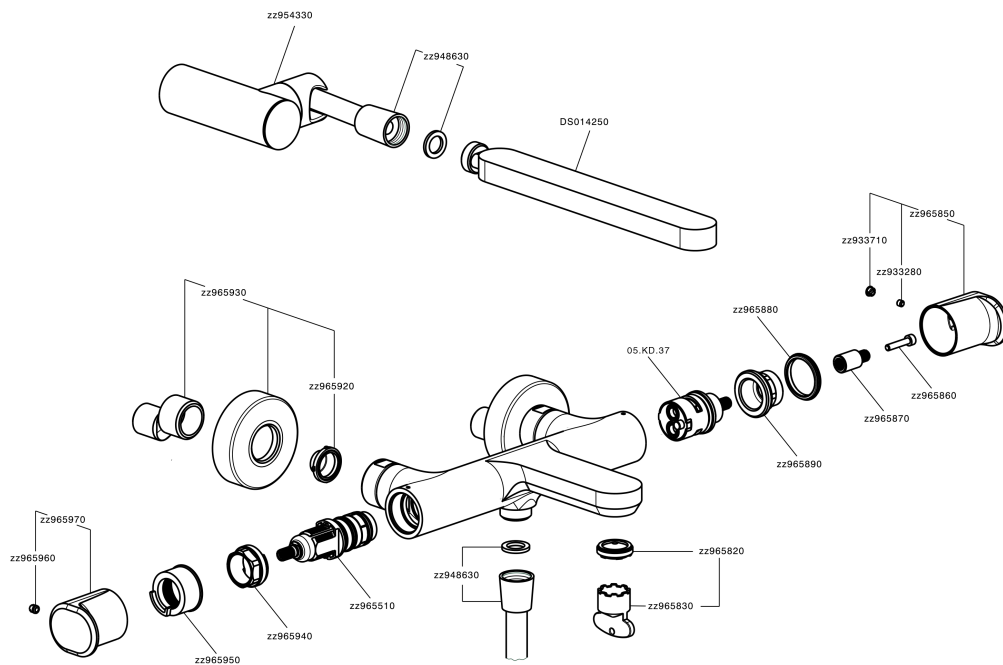

Thermostatic bath mixer, with shower set LEVITY_LYD21010

LYD21010

<https://en.huberitalia.com/thermostatic-bath-mixer-with-shower-set-levity-lyd21010>

2026-05-15