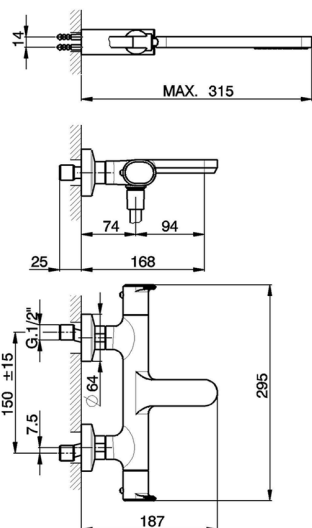

## Thermostatic bath mixer, with shower set LEVITY\_LYD21010

MODEL **LYD21010**

Thermostatic bath mixer, with shower set, wall mounted adjustable handshower bracket, minimalistic one spray flat handshower ABS, 150 cm smooth SUPREME Flexible Hose

### CHARACTERISTICS

Cartridge Spare Parts **ZZ96551000**

**TMX 25 Thermostatic Valve**