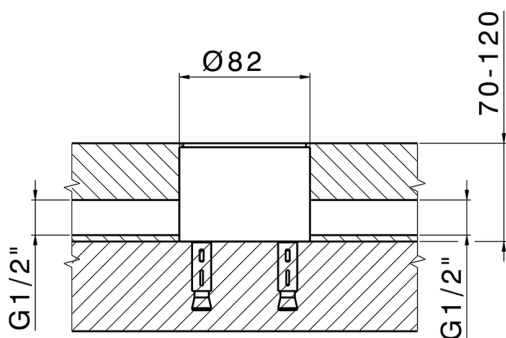

Concealed part single lever free-standing CONCEALED_ZB004510

MODEL **ZB004510**

Floor mounted concealed part, for free-standing mixer

AVAILABLE FINISHINGS

 **04** 04 Without finishing

CHARACTERISTICS

Installation	Concealed
Concealed	1