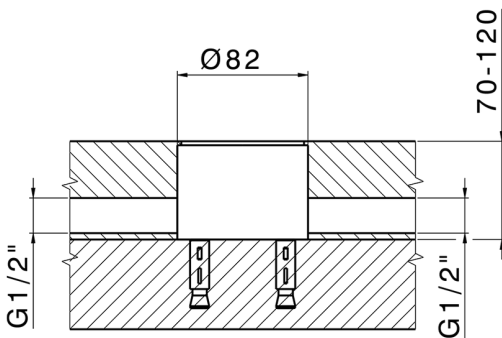

## Concealed part single lever free-standing CONCEALED\_ZB004510

MODEL **ZB004510**

Floor mounted concealed part, for free-standing mixer

AVAILABLE FINISHINGS

CHARACTERISTICS

Installation **Concealed**

Concealed **1**