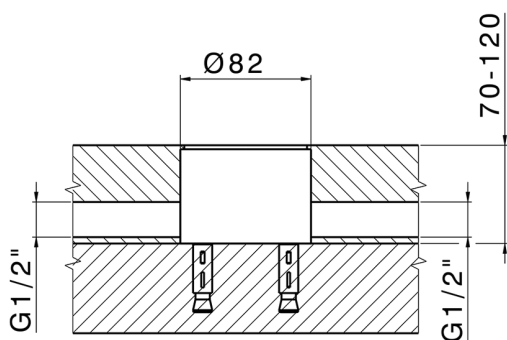

Concealed part single lever free-standing CONCEALED_ZB004510

MODEL **ZB004510**

Floor mounted concealed part, for free-standing mixer

AVAILABLE FINISHINGS

 **04** 04 Without finishing

CHARACTERISTICS

Installation	Concealed
Concealed	1