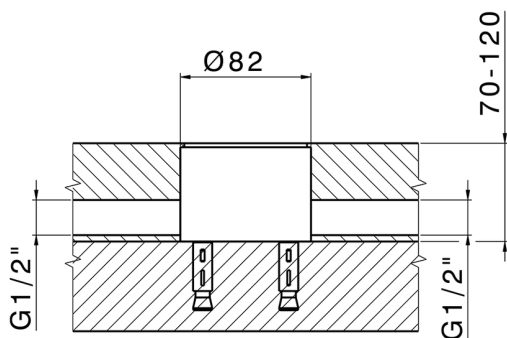

Concealed part single lever free-standing CONCEALED_ZB004510

MODEL **ZB004510**

Floor mounted concealed part, for free-standing mixer

AVAILABLE FINISHINGS

 **04** 04 Without finishing

CHARACTERISTICS

Installation	Concealed
Concealed	1