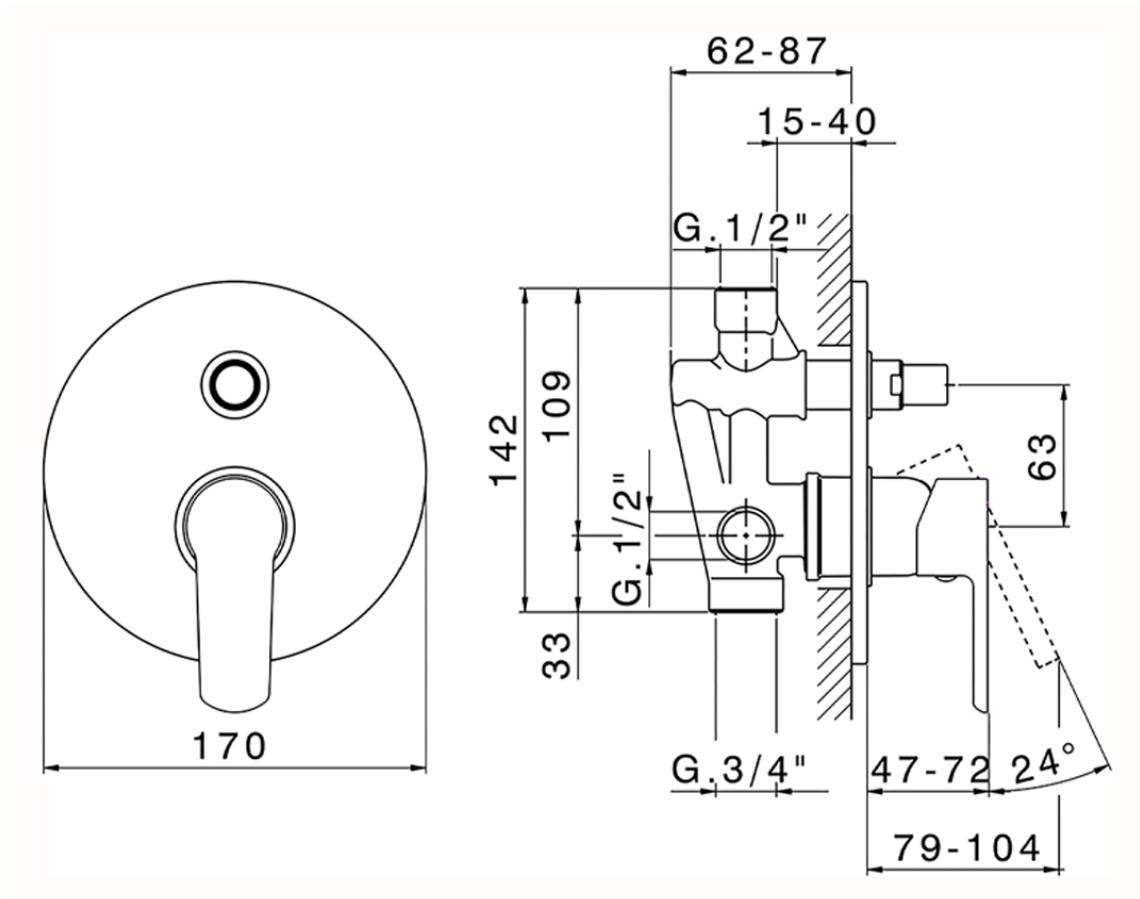

Concealed single lever bath-shower valve SATURNO\_SN000219

SN000219

<https://en.huberitalia.com/concealed-single-lever-bath-shower-valve-saturno-sn000219>

2024-12-22