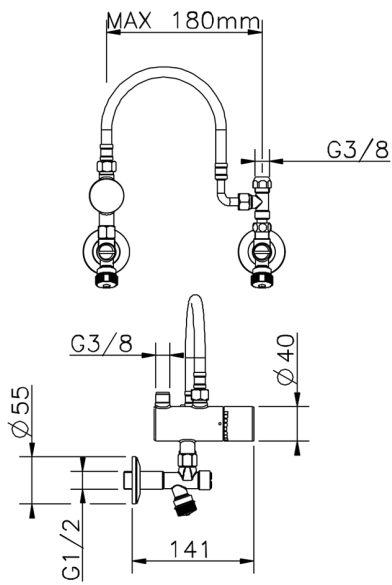

## Temperature limiter CLINIC&TECHNICAL\_TYT83011

MODEL **TYT83011**

Temperature limiter, with installation kit

AVAILABLE FINISHINGS

CHARACTERISTICS

2024-11-15