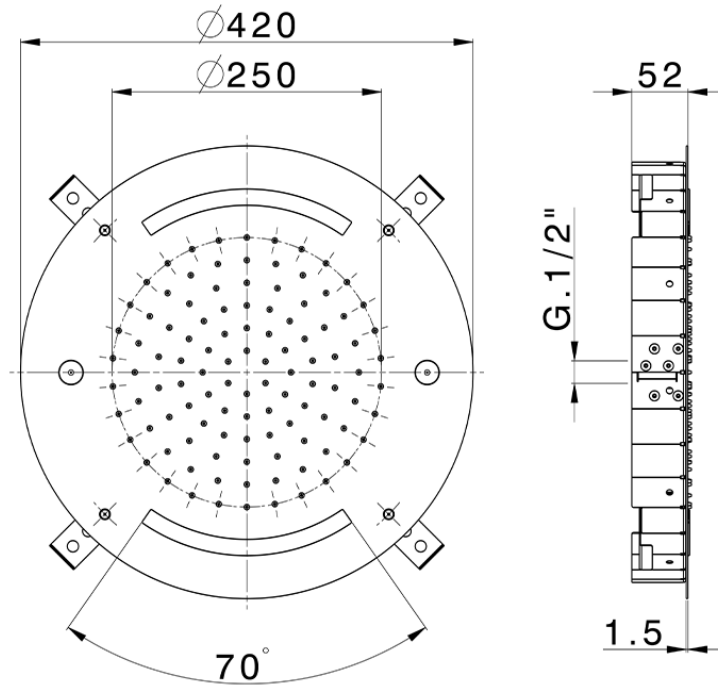

## Ø 420 mm Chromotherapy Ceiling showerhead ZEN\_ZS1C0025

ZS1C0025

<https://en.huberitalia.com/o-420-mm-chromotherapy-ceiling-showerhead-zen-zs1c0025>

2024-12-18