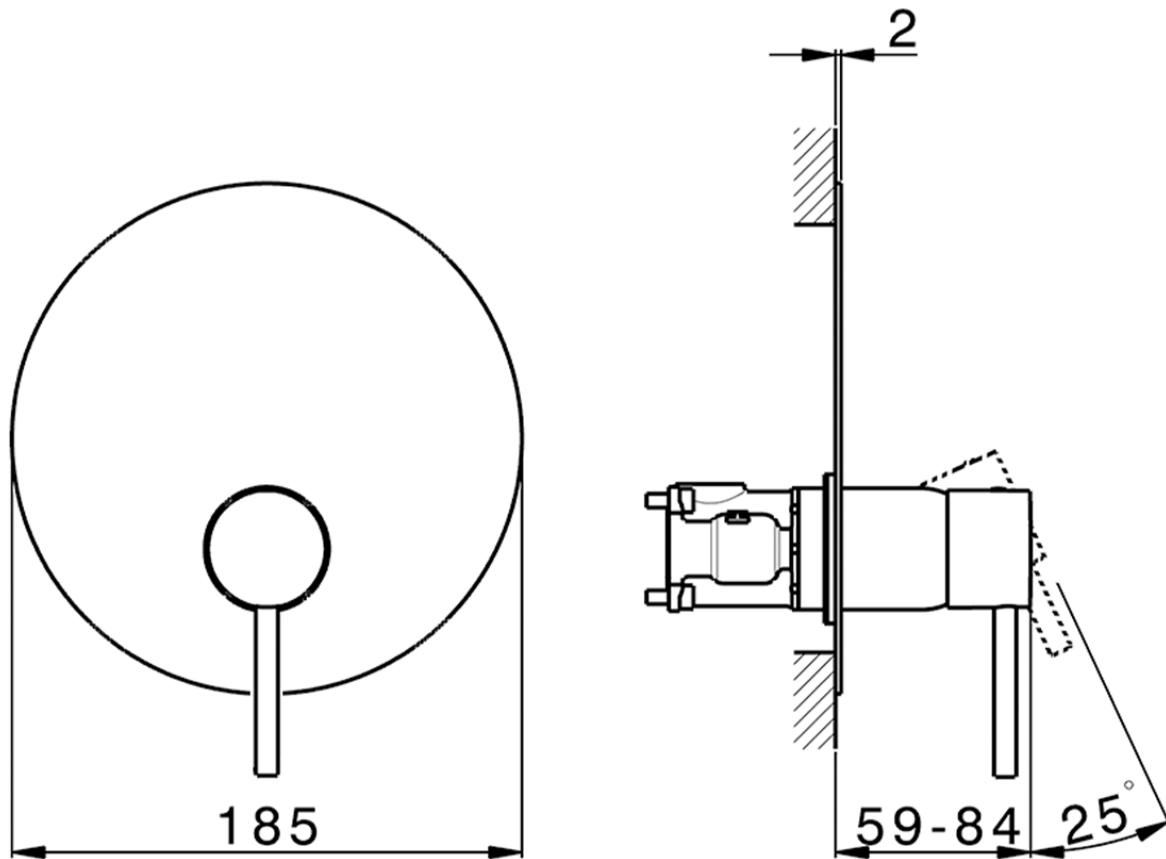

## Exposed part for Single Lever One Box Valve M32\_MT0BM010

MT0BM010

<https://en.huberitalia.com/exposed-part-for-single-lever-one-box-valve-m32-mt0bm010>

ZB00B031

<https://en.huberitalia.com/one-box-universal-concealed-part-one-box-zb00b031>