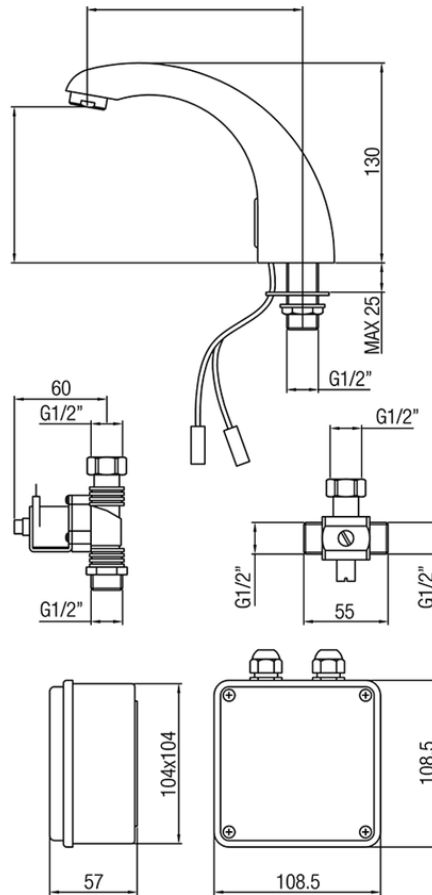

Washbasin electronic faucet CLINIC&TECHNICAL_303E.01H.

303E.01H.

<https://en.huberitalia.com/washbasin-electronic-faucet-clinictechnical-303e-01h>

2026-04-07