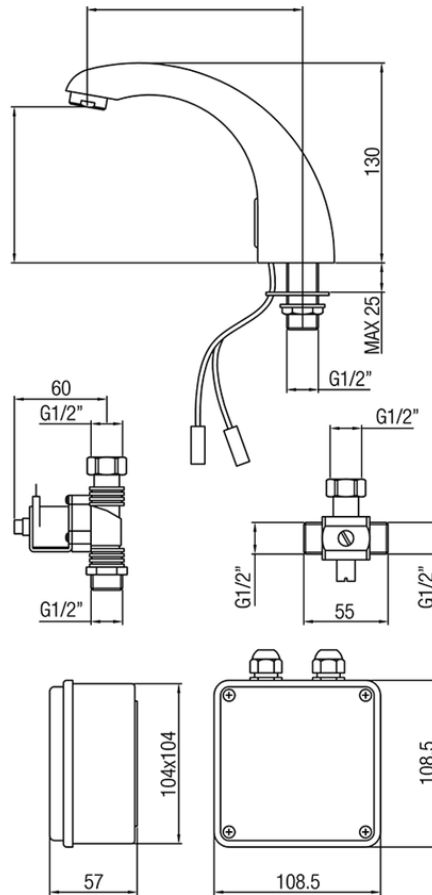

Washbasin electronic faucet CLINIC&TECHNICAL_303E.01H.

303E.01H.

<https://en.huberitalia.com/washbasin-electronic-faucet-clinictechnical-303e-01h>

2026-05-16