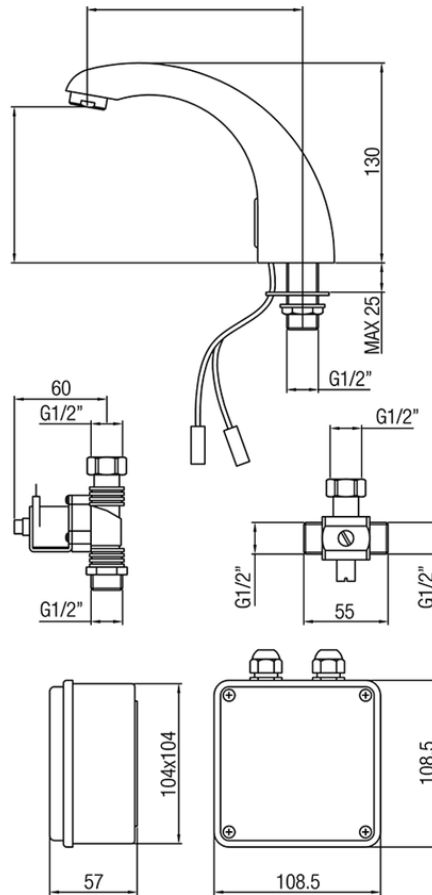

Washbasin electronic faucet CLINIC&TECHNICAL_303E.01H.

303E.01H.

<https://en.huberitalia.com/washbasin-electronic-faucet-clinictechnical-303e-01h>

2026-06-13