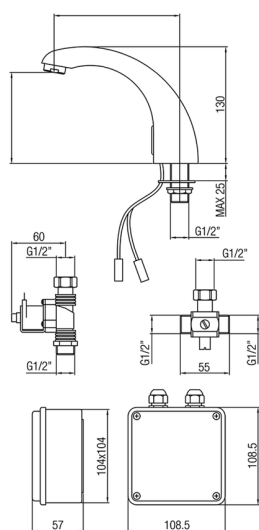

Washbasin electronic faucet CLINIC&TECHNICAL_303E.01H.

MODEL **303E.01H.**

Washbasin electronic faucet

AVAILABLE FINISHINGS

CHARACTERISTICS

2026-04-10