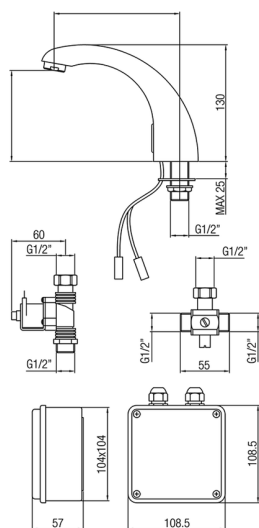

## Washbasin electronic faucet CLINIC&TECHNICAL\_303E.01H.

MODEL **303E.01H.**

Washbasin electronic faucet

AVAILABLE FINISHINGS

CHARACTERISTICS

2026-06-13