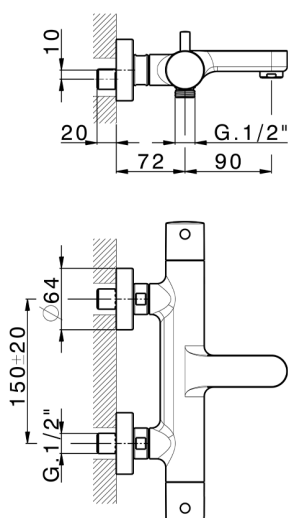

Thermostatic bath mixer M32_MTT23016

MODEL **MTT23016**

Thermostatic bath mixer, without shower set

AVAILABLE FINISHINGS

-  **21** 21 Chrome
-  **26** 26 Old Copper
-  **2F** 2F Brushed Nickel
-  **2W** 2W Brushed Gold
-  **40** 40 Matt Black
-  **4Q** 4Q Matt White

CHARACTERISTICS

Cartridge Spare Parts **22.04A.AR - ZZ97279004**

Argo 2 (long filter) Thermostatic Valve

DeviaStop

The Huber Devia Stop technology allows to adjust the water flow and to direct it to the selected output point (overhead soaker, hand shower, etc).