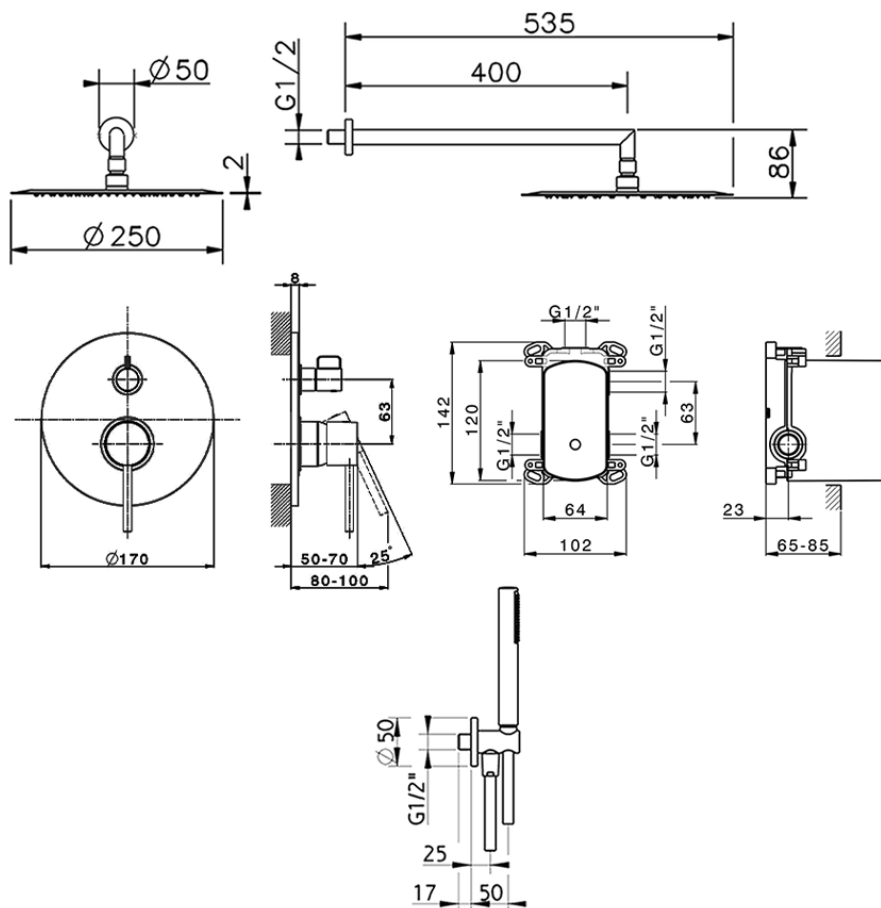

Single Lever concealed shower set TRATTO EVO_TV0KM020

TV0KM020

<https://en.huberitalia.com/single-lever-concealed-shower-set-tratto-evo-tv0km020>

2024-12-22