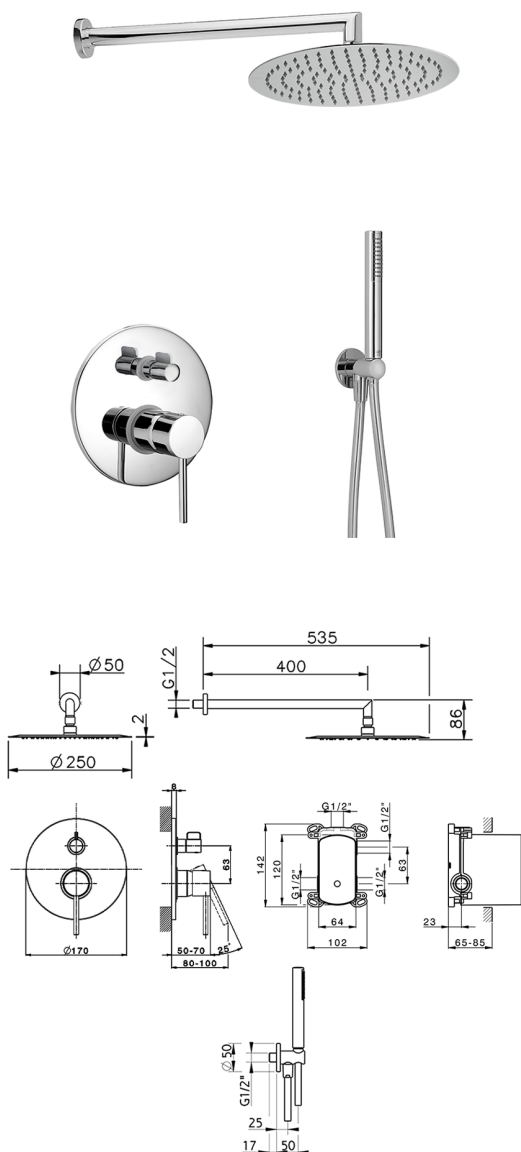

Single Lever concealed shower set TRATTO EVO_TV0KM020

MODEL **TV0KM020**

Single Lever concealed shower set, 2-Way rotating diverter, wall mounted adjustable handshower bracket, 400 mm shower arm, 250 mm round showerhead 2 mm thick INOX, 26 mm ABS minimalistic one spray handshower, 1/2" wall elbow, 150 cm smooth SILVERFLEX Flexible Hose

AVAILABLE FINISHINGS

CHARACTERISTICS

Cartridge Spare Parts **ZZ95409000**

35 mm Cartridge

EcoStop

EcoStop feature limits water flow to approximately 50% of maximum output with one point of resistance on setting. Push slightly past the middle stop only when full water output is required. This will save water up to 50%.