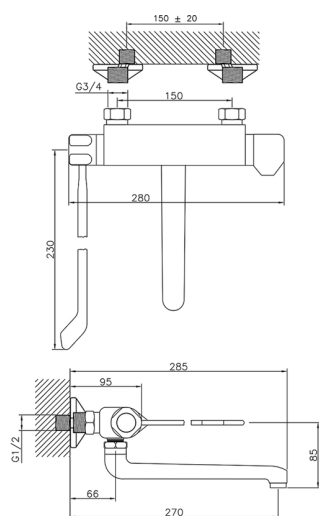

Thermostatic

The Huber thermostatic is your personal water manager, helping you to handle, control and save water and energy.

2026-04-06