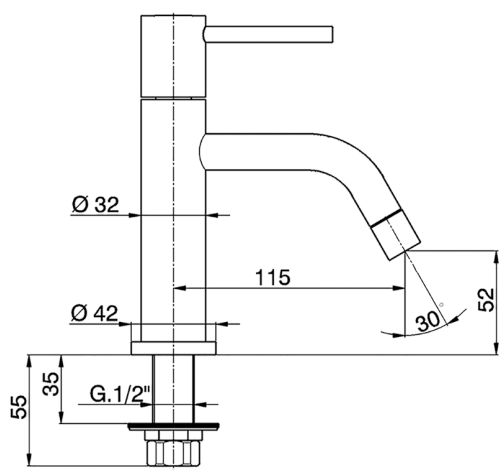

Pillar tap NUOVA KIRUNA_K2000900

MODEL **K2000900**

Pillar tap, without waste, without flexible hoses

AVAILABLE FINISHINGS

CHARACTERISTICS

2026-06-13