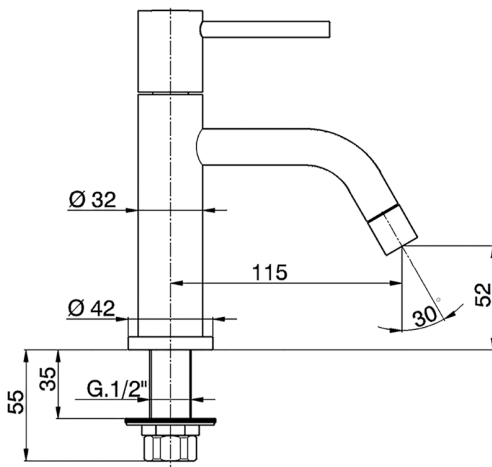

Pillar tap NUOVA KIRUNA_K2000900

MODEL **K2000900**

Pillar tap, without waste, without flexible hoses

AVAILABLE FINISHINGS

CHARACTERISTICS

2026-04-10