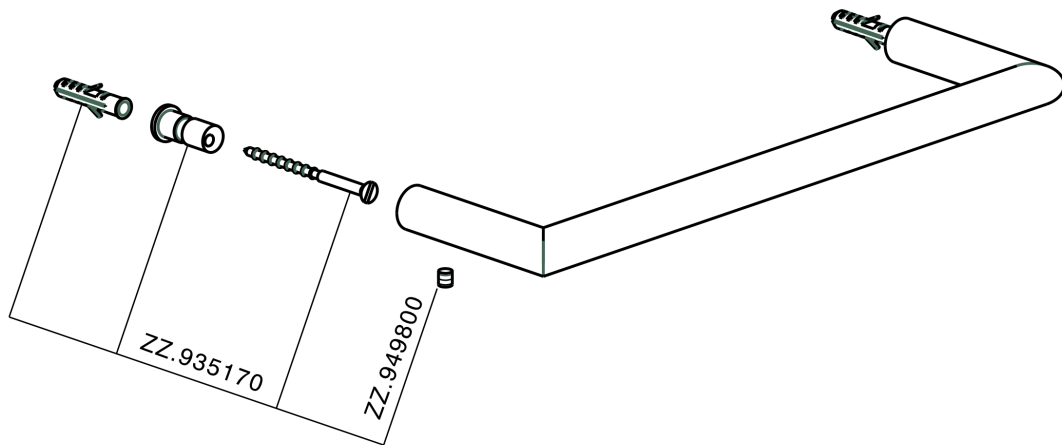

Towel holder BATHROOM ACCESSORIES_SI090100

MODEL **SI090100**

Towel holder

AVAILABLE FINISHINGS

-  **21** 21 Chrome
-  **2B** 2B Polished Nickel
-  **2F** 2F Brushed Nickel
-  **2P** 2P Rose Gold
-  **2Q** 2Q Black Titanium
-  **40** 40 Matt Black
-  **4Q** 4Q Matt White

CHARACTERISTICS

Towel holder BATHROOM ACCESSORIES_SI090100

SI090100

<https://en.huberitalia.com/towel-holder-bathroom-accessories-si090100>

2024-11-23