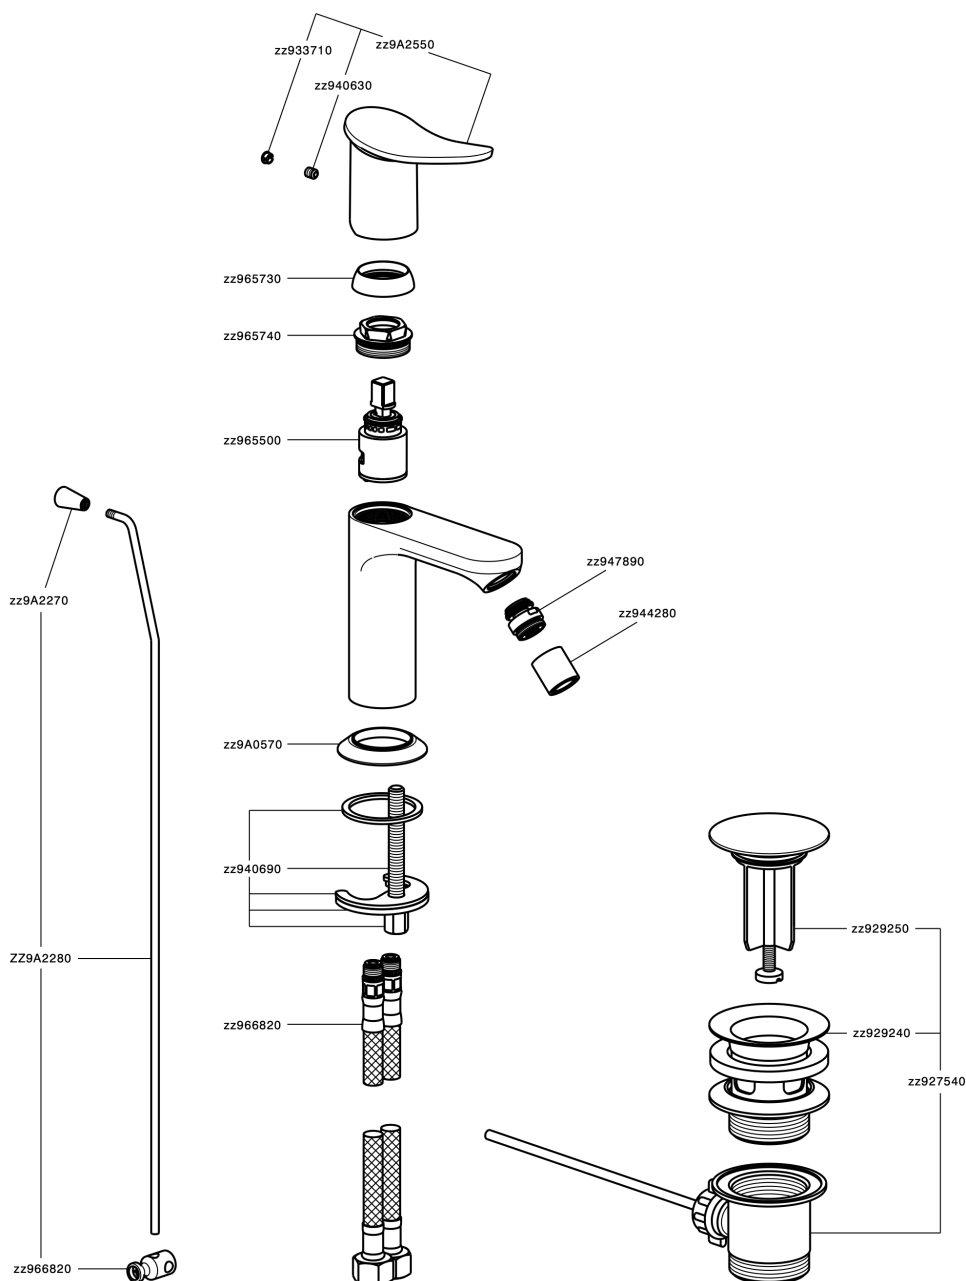

Single lever bidet mixer HARLOCK_HK000554

MODEL **HK000554**

Single lever bidet mixer, with 1" 1/4 automatic pop-up waste, G.3/8" stainless steel flexible hoses

AVAILABLE FINISHINGS

-  **21** 21 Chrome
-  **2P** 2P Rose Gold
-  **2Q** 2Q Black Titanium
-  **40** 40 Matt Black
-  **4Q** 4Q Matt White
-  **6T** 6T Chrome/Matt Black

CHARACTERISTICS

Cartridge Spare Parts **ZZ96550000**

25 mm Cartridge

Single lever bidet mixer HARLOCK_HK000554

HK000554

<https://en.huberitalia.com/single-lever-bidet-mixer-harlock-hk000554>

2024-12-22