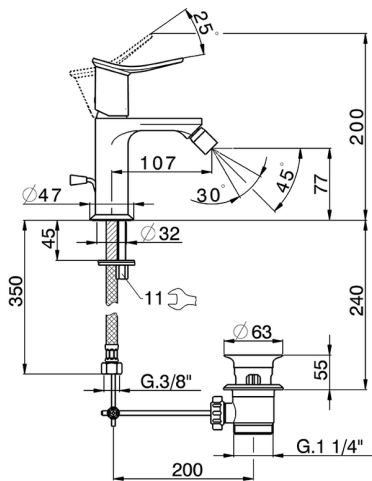

Single lever bidet mixer HARLOCK_HK000554

MODEL **HK000554**

Single lever bidet mixer, with 1" 1/4 automatic pop-up waste, G.3/8" stainless steel flexible hoses

AVAILABLE FINISHINGS

-  **21** 21 Chrome
-  **2P** 2P Rose Gold
-  **2Q** 2Q Black Titanium
-  **40** 40 Matt Black
-  **4Q** 4Q Matt White
-  **6T** 6T Chrome/Matt Black

CHARACTERISTICS

Cartridge Spare Parts **ZZ96550000**

25 mm Cartridge

Single lever bidet mixer HARLOCK_HK000554

HK000554

<https://en.huberitalia.com/single-lever-bidet-mixer-harlock-hk000554>

2024-12-22