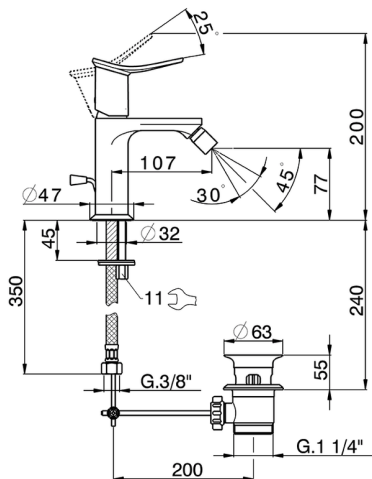

## Single lever bidet mixer HARLOCK\_HK000554

MODEL **HK000554**

Single lever bidet mixer, with 1" 1/4 automatic pop-up waste, G.3/8" stainless steel flexible hoses

### CHARACTERISTICS

Cartridge Spare Parts **ZZ96550000**

**25 mm Cartridge**

## Single lever bidet mixer HARLOCK\_HK000554

HK000554

<https://en.huberitalia.com/single-lever-bidet-mixer-harlock-hk000554>

2024-12-22