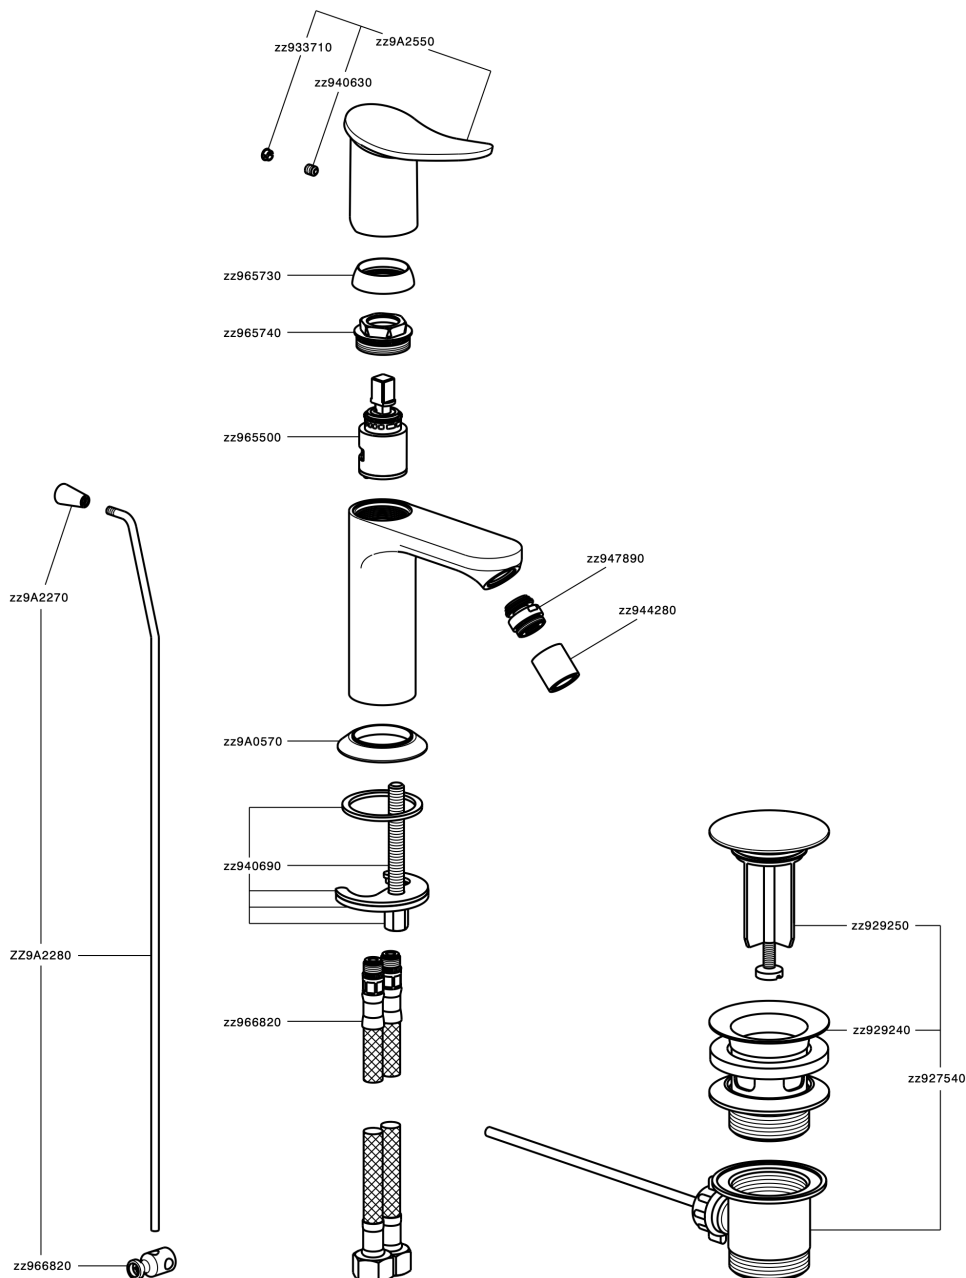

## Single lever bidet mixer HARLOCK\_HK000554

MODEL **HK000554**

Single lever bidet mixer, with 1" 1/4 automatic pop-up waste, G.3/8" stainless steel flexible hoses

### CHARACTERISTICS

Cartridge Spare Parts **ZZ96550000**

**25 mm Cartridge**

## Single lever bidet mixer HARLOCK\_HK000554

HK000554

<https://en.huberitalia.com/single-lever-bidet-mixer-harlock-hk000554>

2024-12-22