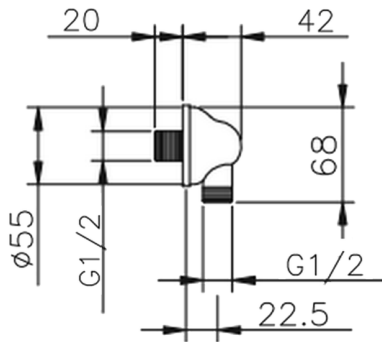

Elbow SHOWER_67.02H.

MODEL **67.02H.**

Elbow

AVAILABLE FINISHINGS

-  **AG** AG Antique Gold
-  **BA** BA Old Bronze
-  **CR** CR Chrome

CHARACTERISTICS

2024-12-22