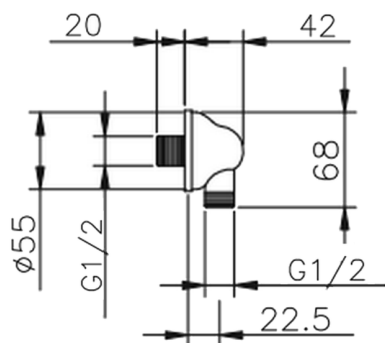

Elbow SHOWER_67.02H.

MODEL **67.02H.**

Elbow

AVAILABLE FINISHINGS

AG AG Antique Gold

BA BA Old Bronze

CR CR Chrome

CHARACTERISTICS