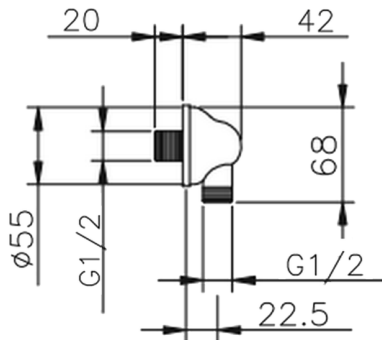

Elbow SHOWER_67.02H.

MODEL **67.02H.**

Elbow

AVAILABLE FINISHINGS

-  **AG** AG Antique Gold
-  **BA** BA Old Bronze
-  **CR** CR Chrome

CHARACTERISTICS

2024-12-22