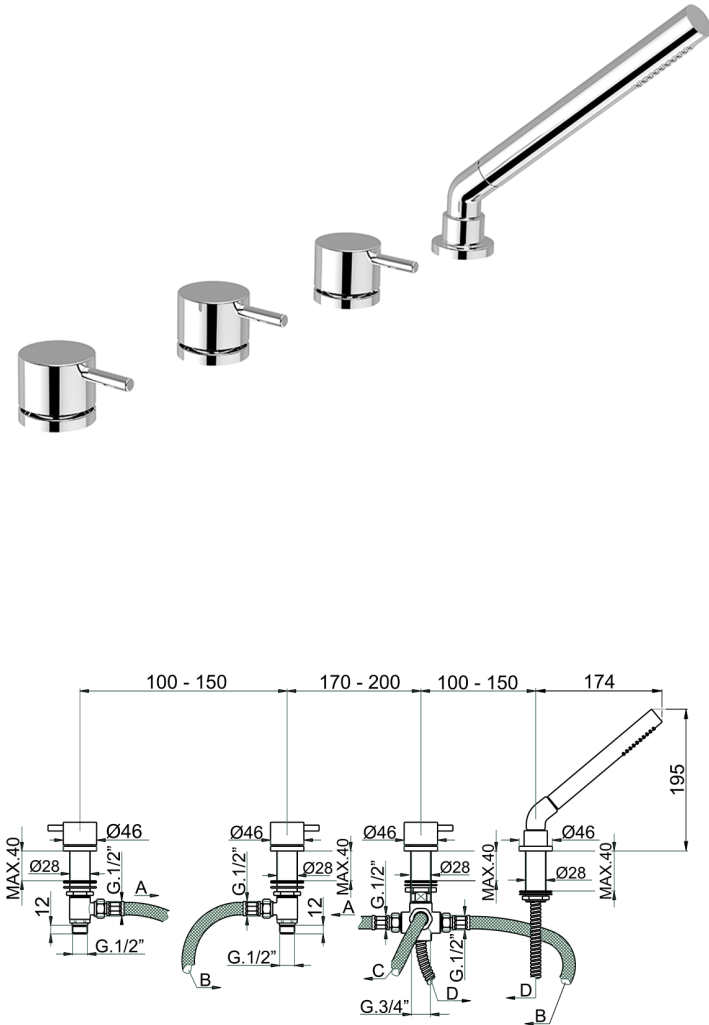

Deck-mounted 4-hole bath mixer M32_MT000290

MODEL **MT000290**

Deck-mounted 4-hole bath mixer, automatic diverter, 23 mm Brass One Spray handshower, 175 cm Brass flexible hose

AVAILABLE FINISHINGS

-  **21** 21 Chrome
-  **26** 26 Old Copper
-  **2F** 2F Brushed Nickel
-  **2W** 2W Brushed Gold
-  **40** 40 Matt Black
-  **4Q** 4Q Matt White