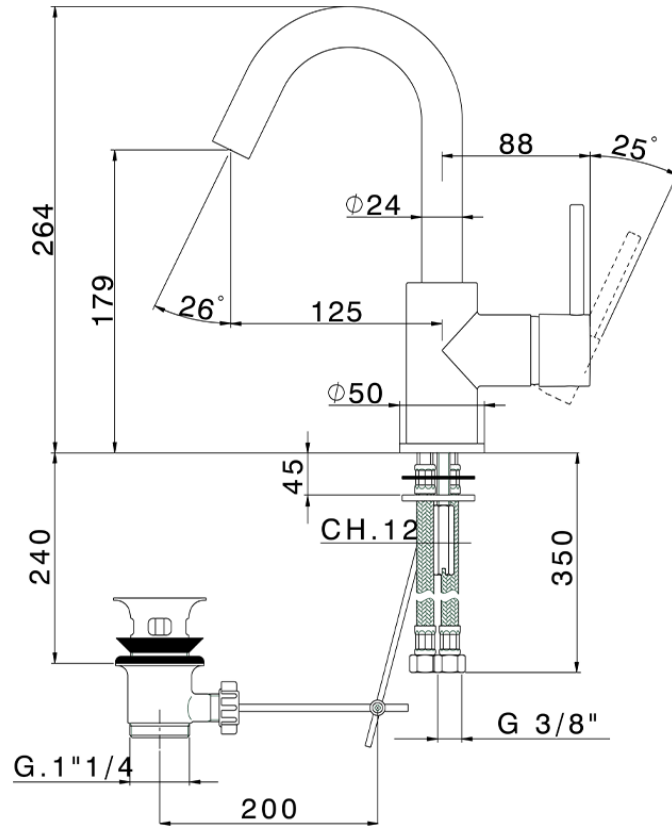

Single lever washbasin mixer EnergySave NUOVA KIRUNA\_K2000475

K2000475

<https://en.huberitalia.com/single-lever-washbasin-mixer-energysave-nuova-kiruna-k2000475>

2024-09-19