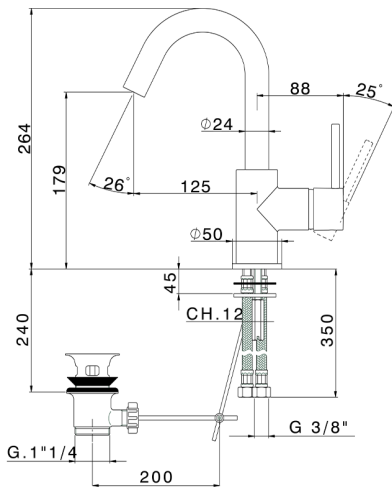

Single lever washbasin mixer EnergySave NUOVA KIRUNA_K2000475

MODEL **K2000475**

Single lever washbasin mixer EnergySave, swivel spout, with 1"1/4 automatic pop-up waste, G.3/8" stainless steel flexible hoses

AVAILABLE FINISHINGS

-  **21** 21 Chrome
-  **26** 26 Old Copper
-  **2F** 2F Brushed Nickel
-  **2W** 2W Brushed Gold
-  **40** 40 Matt Black
-  **4Q** 4Q Matt White

CHARACTERISTICS

Cartridge Spare Parts **ZZ95409000**

35 mm Cartridge

EcoStop

EcoStop feature limits water flow to approximately 50% of maximum output with one point of resistance on setting. Push slightly past the middle stop only when full water output is required. This will save water up to 50%.