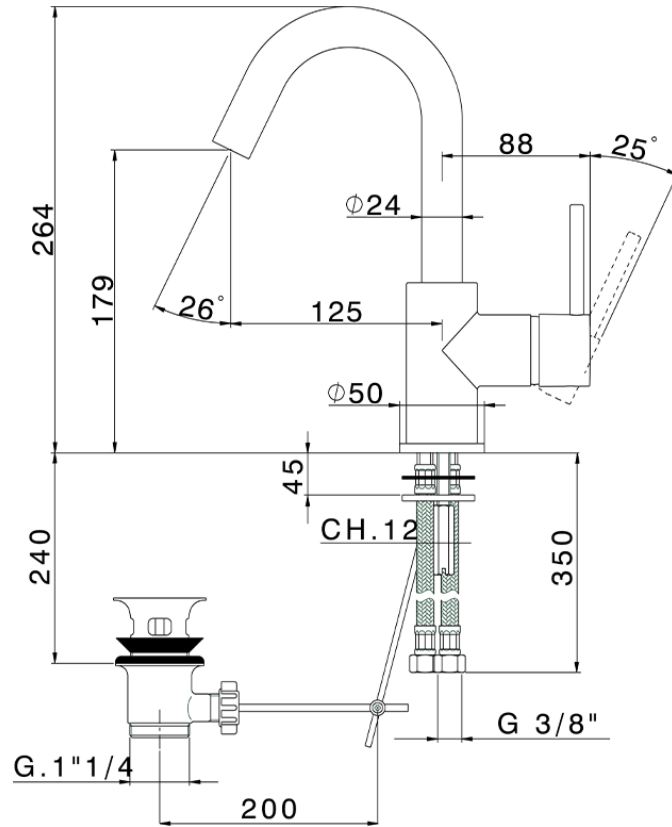

Single lever washbasin mixer EnergySave NUOVA KIRUNA_K2000475

K2000475

<https://en.huberitalia.com/single-lever-washbasin-mixer-energysave-nuova-kiruna-k2000475>

2024-09-19