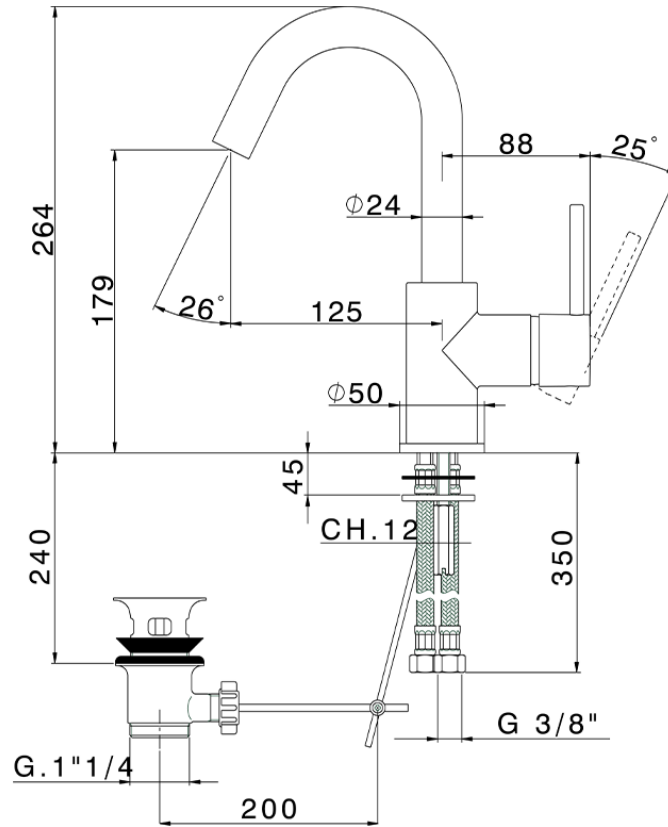

Single lever washbasin mixer EnergySave NUOVA KIRUNA_K2000475

K2000475

<https://en.huberitalia.com/single-lever-washbasin-mixer-energysave-nuova-kiruna-k2000475>

2024-09-19