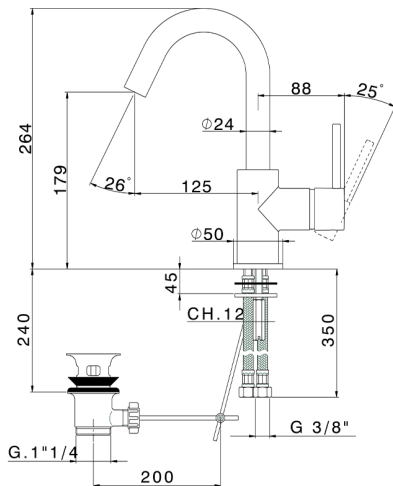

## Single lever washbasin mixer EnergySave NUOVA KIRUNA\_K2000475

MODEL **K2000475**

Single lever washbasin mixer EnergySave, swivel spout, with 1"1/4 automatic pop-up waste, G.3/8" stainless steel flexible hoses

### CHARACTERISTICS

Cartridge Spare Parts **ZZ95409000**

**35 mm Cartridge**

#### EcoStop

EcoStop feature limits water flow to approximately 50% of maximum output with one point of resistance on setting. Push slightly past the middle stop only when full water output is required. This will save water up to 50%.