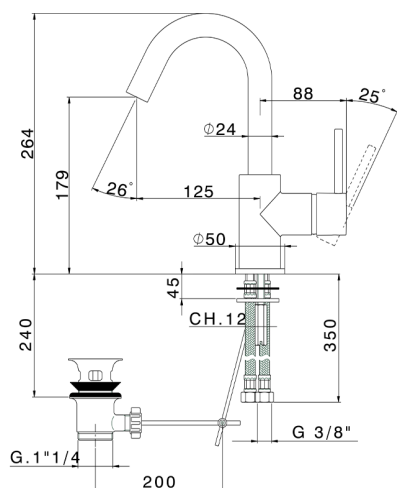

## Single lever washbasin mixer EnergySave NUOVA KIRUNA\_K2000475

MODEL **K2000475**

Single lever washbasin mixer EnergySave, swivel spout, with 1"1/4 automatic pop-up waste, G.3/8" stainless steel flexible hoses

### CHARACTERISTICS

Cartridge Spare Parts **ZZ95409000**

**35 mm Cartridge**

#### EcoStop

EcoStop feature limits water flow to approximately 50% of maximum output with one point of resistance on setting. Push slightly past the middle stop only when full water output is required. This will save water up to 50%.