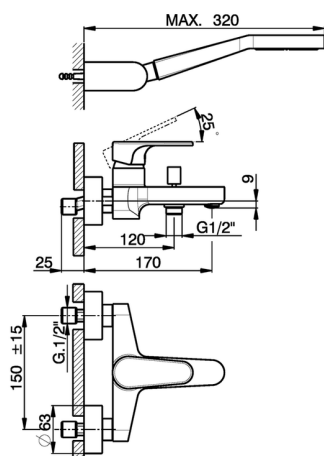

## Single lever bath mixer, with shower set H3\_AH000120

MODEL **AH000120**

Single lever bath mixer, with shower set, wall mounted adjustable handshower bracket, 100 mm ABS one spray handshower, 150 cm smooth SILVERFLEX Flexible Hose

### CHARACTERISTICS

Cartridge Spare Parts **ZZ95435000**

**35 mm Cartridge**