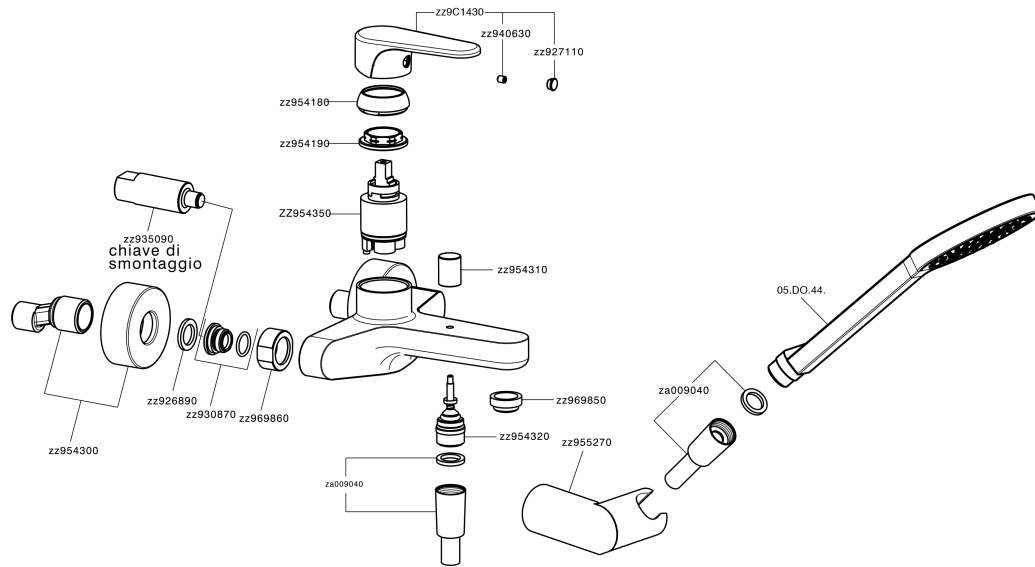

## Single lever bath mixer, with shower set H3\_AH000120

MODEL **AH000120**

Single lever bath mixer, with shower set, wall mounted adjustable handshower bracket, 100 mm ABS one spray handshower, 150 cm smooth SILVERFLEX Flexible Hose

### CHARACTERISTICS

Cartridge Spare Parts **ZZ95435000**

**35 mm Cartridge**

## Single lever bath mixer, with shower set H3\_AH000120

AH000120

<https://en.huberitalia.com/single-lever-bath-mixer-with-shower-set-h3-ah000120>

2024-11-15