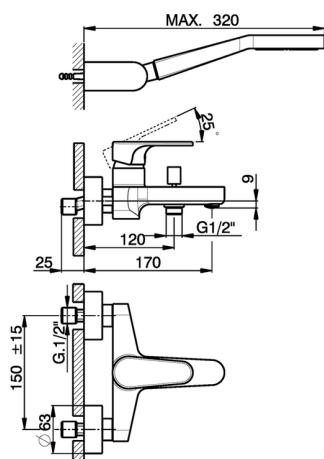

Single lever bath mixer, with shower set H3_AH000120

MODEL **AH000120**

Single lever bath mixer, with shower set, wall mounted adjustable handshower bracket, 100 mm ABS one spray handshower, 150 cm smooth SILVERFLEX Flexible Hose

AVAILABLE FINISHINGS

- 
21 21 Chrome
- 
2F 2F Brushed Nickel
- 
40 40 Matt Black

CHARACTERISTICS

Cartridge Spare Parts **ZZ95435000**

35 mm Cartridge

Single lever bath mixer, with shower set H3_AH000120

AH000120