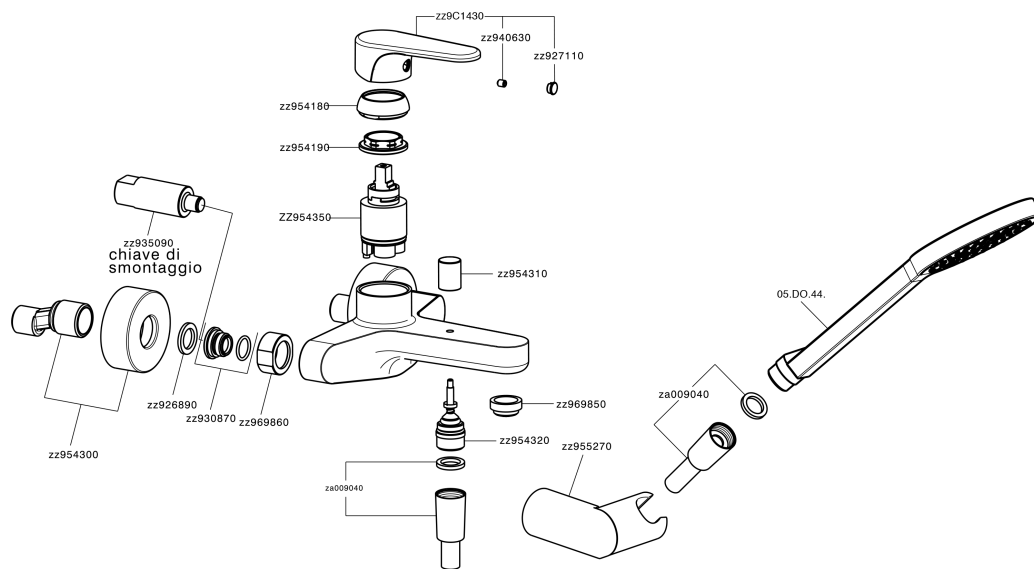

Single lever bath mixer, with shower set H3_AH000120

MODEL **AH000120**

Single lever bath mixer, with shower set, wall mounted adjustable handshower bracket, 100 mm ABS one spray handshower, 150 cm smooth SILVERFLEX Flexible Hose

AVAILABLE FINISHINGS

- 
21 21 Chrome
- 
2F 2F Brushed Nickel
- 
40 40 Matt Black

CHARACTERISTICS

Cartridge Spare Parts **ZZ95435000**

35 mm Cartridge

Single lever bath mixer, with shower set H3_AH000120

AH000120

<https://en.huberitalia.com/single-lever-bath-mixer-with-shower-set-h3-ah000120>

2024-11-15