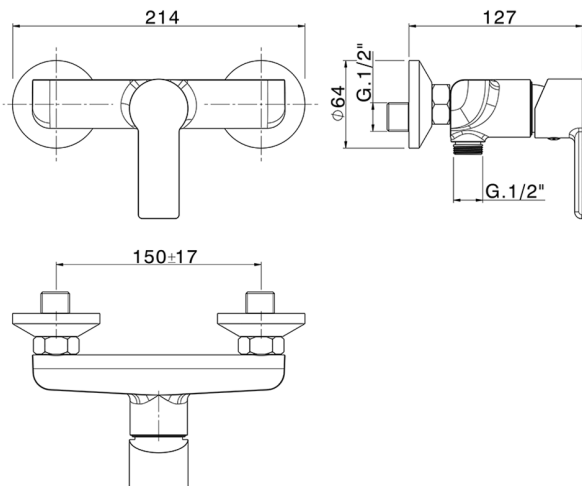

## Single lever shower mixer

MODEL **ZR000444**

Single lever shower mixer, without shower set, 1/2" M flexible connection

AVAILABLE FINISHINGS

CHARACTERISTICS

Cartridge Spare Parts **ZZ96779000**

**35 mm Cartridge**