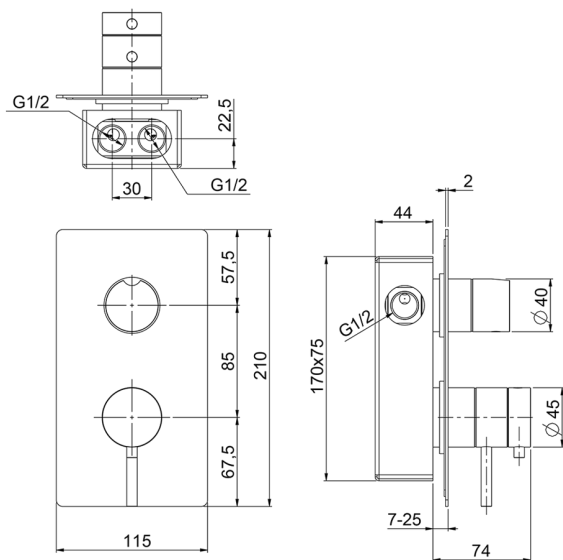

## Concealed thermostatic shower valve, 2-outlet LYNOX\_LX008104

MODEL **LX008104**

Concealed thermostatic shower valve, 2-outlet

AVAILABLE FINISHINGS

CHARACTERISTICS

Installation **Concealed**