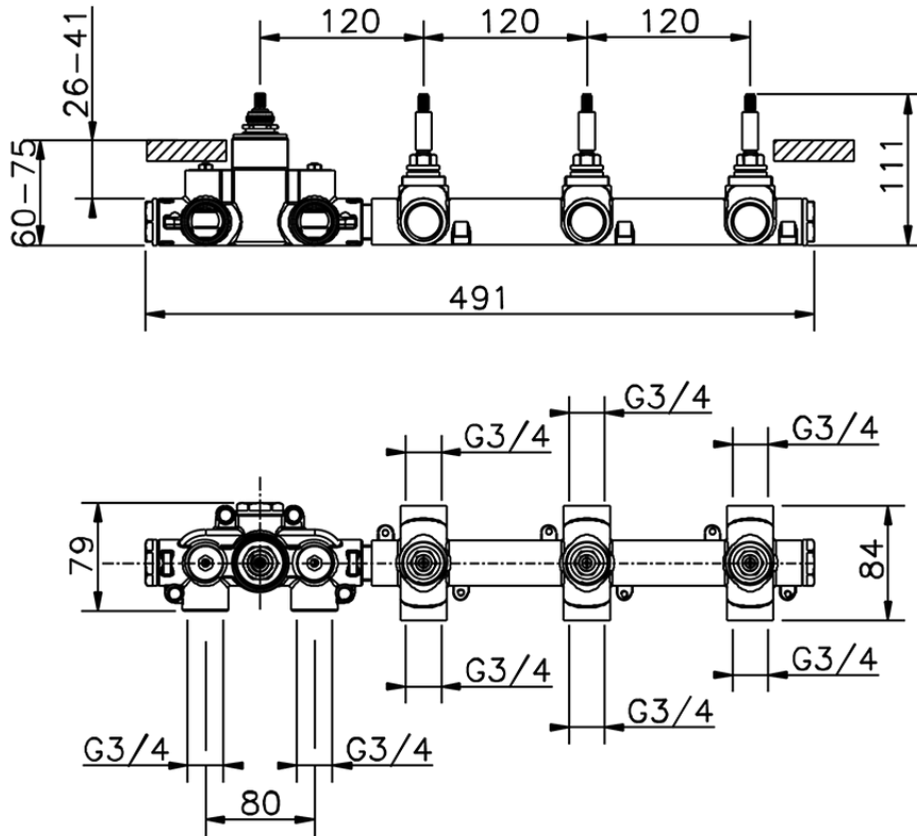

Cover Part for 3 Function Concealed Thermo. Valve CHRONOS_CR01R300

CR01R300

<https://en.huberitalia.com/cover-part-for-3-function-concealed-thermo-valve-chronos-cr01r300>

ZB01R300

<https://en.huberitalia.com/3-function-concealed-thermostatic-built-in-part-concealed-zb01r300>