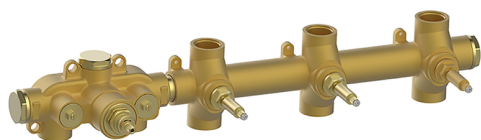

**Cover Part for 3 Function Concealed Thermo. Valve CHRONOS\_CR01R300**

MODEL **CR01R300**

Cover Part for 3 Function Concealed Thermo.Valve,for item ZB01R300

AVAILABLE FINISHINGS

-  **21** 21 Chrome
-  **2F** 2F Brushed Nickel
-  **2Q** 2Q Black Titanium

CHARACTERISTICS

Installation **Concealed**

Required concealed parts **ZB01R300**

**Thermostatic**

The Huber thermostatic is your personal water manager, helping you to handle, control and save water and energy.

### 3 Function Concealed Thermostatic Built-in Part CONCEALED\_ZB01R300

MODEL **ZB01R300**

3 Function Concealed Thermostatic Built-in Part

AVAILABLE FINISHINGS

CHARACTERISTICS

Installation	<b>Concealed</b>
Cartridge Spare Parts	<b>23.51A.HF</b>
<b>HF Thermostatic Valve</b>	
Concealed	<b>1</b>