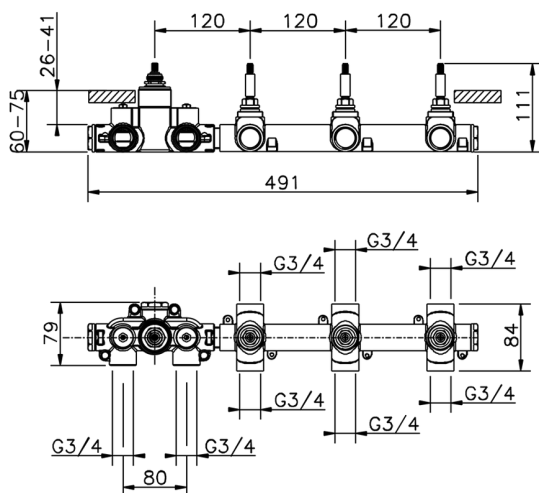

**Cover Part for 3 Function Concealed Thermo. Valve CHRONOS\_CR01R300**

MODEL **CR01R300**

Cover Part for 3 Function Concealed Thermo.Valve,for item ZB01R300

AVAILABLE FINISHINGS

-  **21** 21 Chrome
-  **2F** 2F Brushed Nickel
-  **2Q** 2Q Black Titanium

### 3 Function Concealed Thermostatic Built-in Part CONCEALED\_ZB01R300

MODEL **ZB01R300**

3 Function Concealed Thermostatic Built-in Part

AVAILABLE FINISHINGS

CHARACTERISTICS

Installation	<b>Concealed</b>
Cartridge Spare Parts	<b>23.51A.HF</b>
<b>HF Thermostatic Valve</b>	
Concealed	<b>1</b>