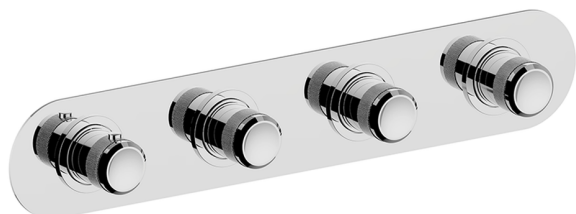

**Cover Part for 3 Function Concealed Thermo. Valve CHRONOS\_CR01R300**

MODEL **CR01R300**

Cover Part for 3 Function Concealed Thermo.Valve,for item ZB01R300

AVAILABLE FINISHINGS

-  **21** 21 Chrome
-  **2F** 2F Brushed Nickel
-  **2Q** 2Q Black Titanium

CHARACTERISTICS

Installation **Concealed**

Required concealed parts **ZB01R300**

**Thermostatic**

The Huber thermostatic is your personal water manager, helping you to handle, control and save water and energy.

### 3 Function Concealed Thermostatic Built-in Part CONCEALED\_ZB01R300

MODEL **ZB01R300**

3 Function Concealed Thermostatic Built-in Part

AVAILABLE FINISHINGS

CHARACTERISTICS

Installation	<b>Concealed</b>
Cartridge Spare Parts	<b>23.51A.HF</b>
<b>HF Thermostatic Valve</b>	
Concealed	<b>1</b>