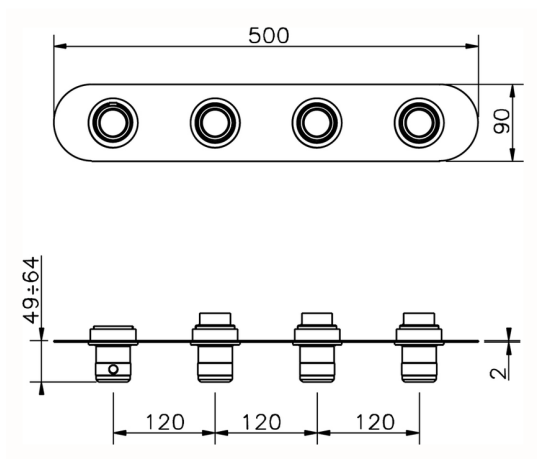

CHARACTERISTICS

Installation **Concealed**

Required concealed parts **ZB01R300**

Thermostatic

The Huber thermostatic is your personal water manager, helping you to handle, control and save water and energy.