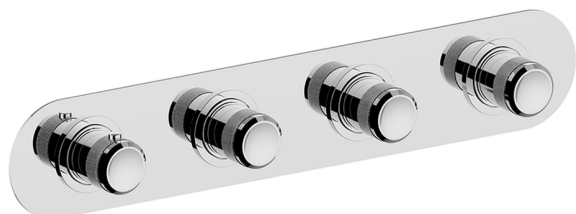

Cover Part for 3 Function Concealed Thermo. Valve CHRONOS_CR01R300

MODEL **CR01R300**

Cover Part for 3 Function Concealed Thermo.Valve,for item ZB01R300

AVAILABLE FINISHINGS

-  **21** 21 Chrome
-  **2F** 2F Brushed Nickel
-  **2Q** 2Q Black Titanium

CHARACTERISTICS

Installation **Concealed**

Required concealed parts **ZB01R300**

Thermostatic

The Huber thermostatic is your personal water manager, helping you to handle, control and save water and energy.

Cover Part for 3 Function Concealed Thermo. Valve CHRONOS_CR01R300

CR01R300

<https://en.huberitalia.com/cover-part-for-3-function-concealed-thermo-valve-chronos-cr01r300>

3 Function Concealed Thermostatic Built-in Part CONCEALED_ZB01R300

MODEL **ZB01R300**

3 Function Concealed Thermostatic Built-in Part

AVAILABLE FINISHINGS

CHARACTERISTICS

Installation	Concealed
Cartridge Spare Parts	23.51A.HF
HF Thermostatic Valve	
Concealed	1

Thermostatic