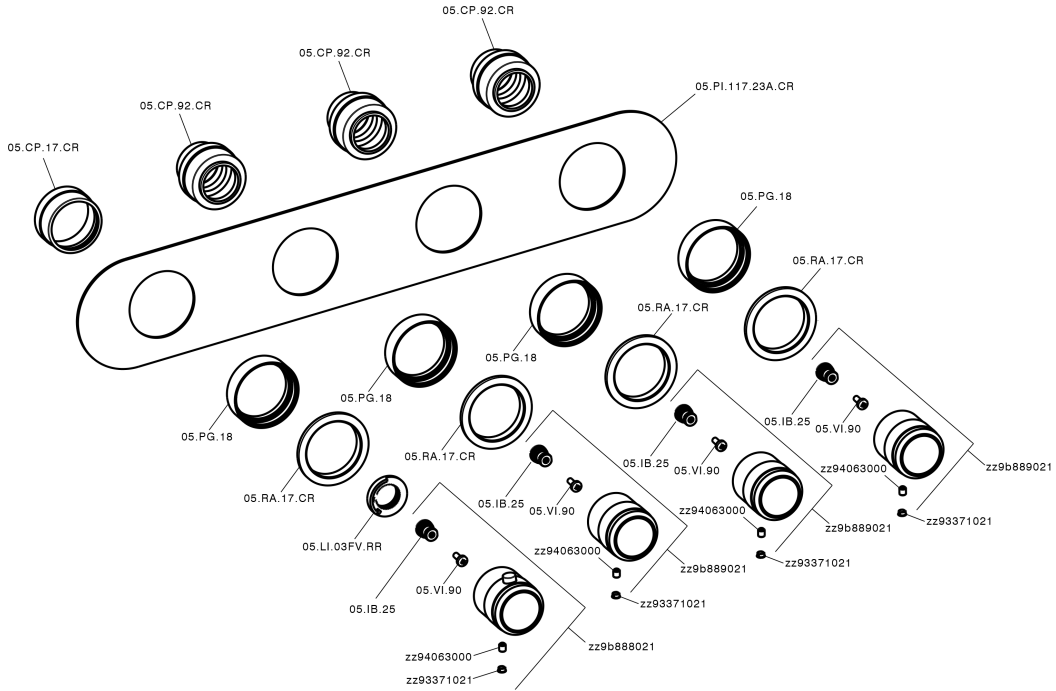

Cover Part for 3 Function Concealed Thermo. Valve CHRONOS_CR01R300

MODEL **CR01R300**

Cover Part for 3 Function Concealed Thermo.Valve,for item ZB01R300

AVAILABLE FINISHINGS

-  **21** 21 Chrome
-  **2F** 2F Brushed Nickel
-  **2Q** 2Q Black Titanium

CHARACTERISTICS

Installation **Concealed**

Required concealed parts **ZB01R300**

Thermostatic

The Huber thermostatic is your personal water manager, helping you to handle, control and save water and energy.

Cover Part for 3 Function Concealed Thermo. Valve CHRONOS_CR01R300

CR01R300

<https://en.huberitalia.com/cover-part-for-3-function-concealed-thermo-valve-chronos-cr01r300>

3 Function Concealed Thermostatic Built-in Part CONCEALED_ZB01R300

MODEL **ZB01R300**

3 Function Concealed Thermostatic Built-in Part

AVAILABLE FINISHINGS

CHARACTERISTICS

Installation	Concealed
Cartridge Spare Parts	23.51A.HF
HF Thermostatic Valve	
Concealed	1

Thermostatic