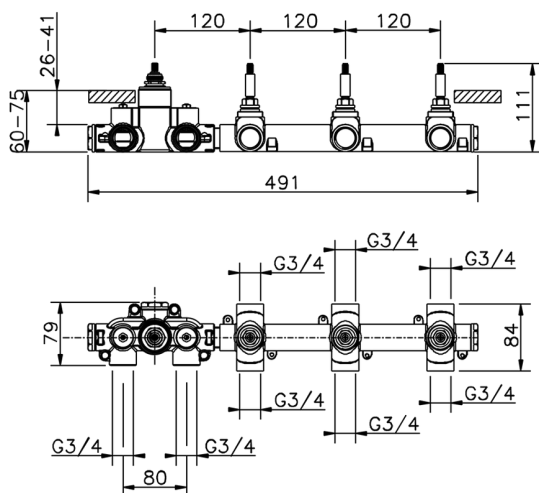

Cover Part for 3 Function Concealed Thermo. Valve CHRONOS_CR01R300

MODEL **CR01R300**

Cover Part for 3 Function Concealed Thermo.Valve,for item ZB01R300

AVAILABLE FINISHINGS

-  **21** 21 Chrome
-  **2F** 2F Brushed Nickel
-  **2Q** 2Q Black Titanium

MODEL **ZB01R300**

3 Function Concealed Thermostatic Built-in Part

AVAILABLE FINISHINGS

CHARACTERISTICS

Installation	Concealed
Cartridge Spare Parts	23.51A.HF
HF Thermostatic Valve	
Concealed	1

Thermostatic