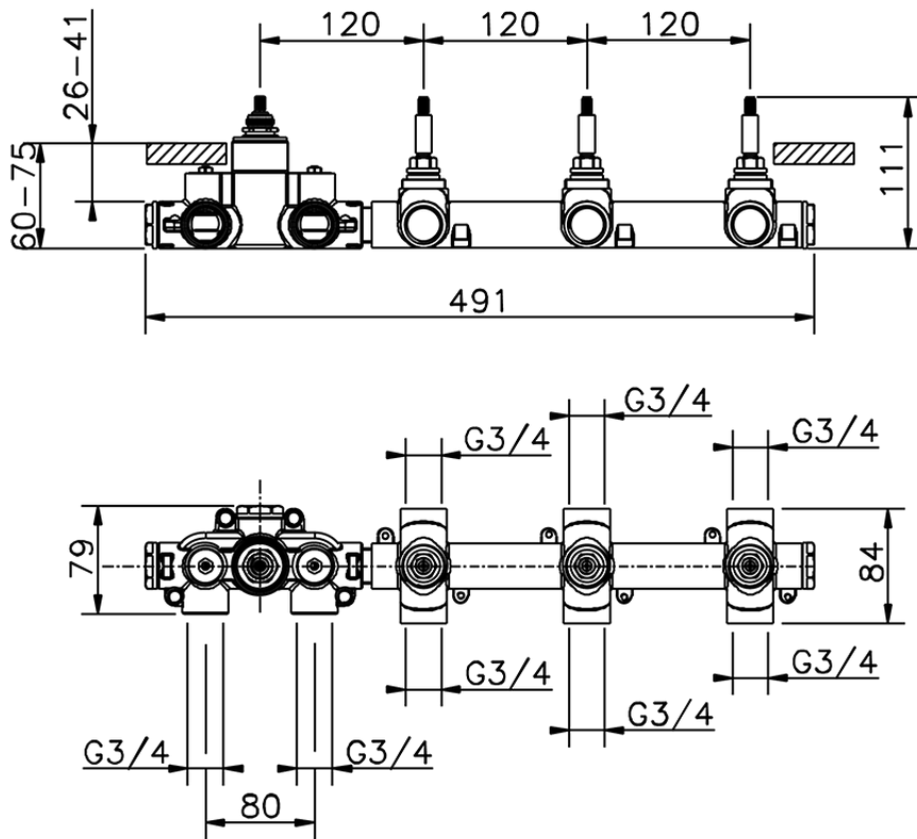

Cover Part for 3 Function Concealed Thermo. Valve CHRONOS_CR01R300

CR01R300

<https://en.huberitalia.com/cover-part-for-3-function-concealed-thermo-valve-chronos-cr01r300>

ZB01R300

<https://en.huberitalia.com/3-function-concealed-thermostatic-built-in-part-concealed-zb01r300>