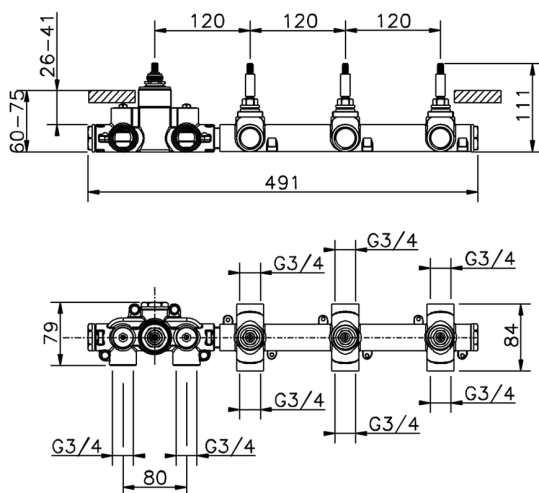

**Cover Part for 3 Function Concealed Thermo. Valve CHRONOS\_CR01R300**

MODEL **CR01R300**

Cover Part for 3 Function Concealed Thermo.Valve,for item ZB01R300

AVAILABLE FINISHINGS

-  **21** 21 Chrome
-  **2F** 2F Brushed Nickel
-  **2Q** 2Q Black Titanium

## 3 Function Concealed Thermostatic Built-in Part CONCEALED\_ZB01R300

MODEL **ZB01R300**

3 Function Concealed Thermostatic Built-in Part

AVAILABLE FINISHINGS

CHARACTERISTICS

Installation	<b>Concealed</b>
Cartridge Spare Parts	<b>23.51A.HF</b>
<b>HF Thermostatic Valve</b>	
Concealed	<b>1</b>