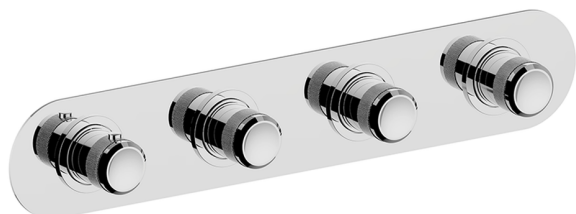

**Cover Part for 3 Function Concealed Thermo. Valve CHRONOS\_CR01R300**

MODEL **CR01R300**

Cover Part for 3 Function Concealed Thermo.Valve,for item ZB01R300

AVAILABLE FINISHINGS

-  **21** 21 Chrome
-  **2F** 2F Brushed Nickel
-  **2Q** 2Q Black Titanium

CHARACTERISTICS

Installation **Concealed**

Required concealed parts **ZB01R300**

**Thermostatic**

The Huber thermostatic is your personal water manager, helping you to handle, control and save water and energy.

## Cover Part for 3 Function Concealed Thermo. Valve CHRONOS\_CR01R300

CR01R300

<https://en.huberitalia.com/cover-part-for-3-function-concealed-thermo-valve-chronos-cr01r300>

## 3 Function Concealed Thermostatic Built-in Part CONCEALED\_ZB01R300

MODEL **ZB01R300**

3 Function Concealed Thermostatic Built-in Part

AVAILABLE FINISHINGS

CHARACTERISTICS

Installation	<b>Concealed</b>
Cartridge Spare Parts	<b>23.51A.HF</b>
<b>HF Thermostatic Valve</b>	
Concealed	<b>1</b>