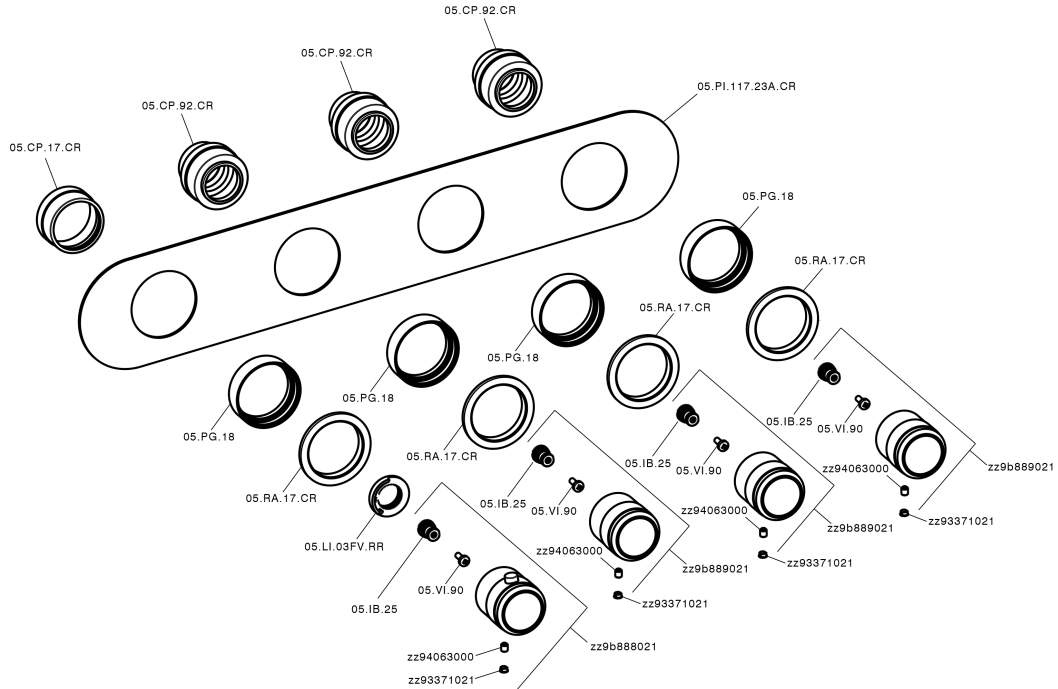

**Cover Part for 3 Function Concealed Thermo. Valve CHRONOS\_CR01R300**

MODEL **CR01R300**

Cover Part for 3 Function Concealed Thermo.Valve,for item ZB01R300

AVAILABLE FINISHINGS

-  **21** 21 Chrome
-  **2F** 2F Brushed Nickel
-  **2Q** 2Q Black Titanium

CHARACTERISTICS

Installation **Concealed**

Required concealed parts **ZB01R300**

**Thermostatic**

The Huber thermostatic is your personal water manager, helping you to handle, control and save water and energy.

## Cover Part for 3 Function Concealed Thermo. Valve CHRONOS\_CR01R300

CR01R300

<https://en.huberitalia.com/cover-part-for-3-function-concealed-thermo-valve-chronos-cr01r300>

## 3 Function Concealed Thermostatic Built-in Part CONCEALED\_ZB01R300

MODEL **ZB01R300**

3 Function Concealed Thermostatic Built-in Part

AVAILABLE FINISHINGS

CHARACTERISTICS

Installation	<b>Concealed</b>
Cartridge Spare Parts	<b>23.51A.HF</b>
<b>HF Thermostatic Valve</b>	
Concealed	<b>1</b>