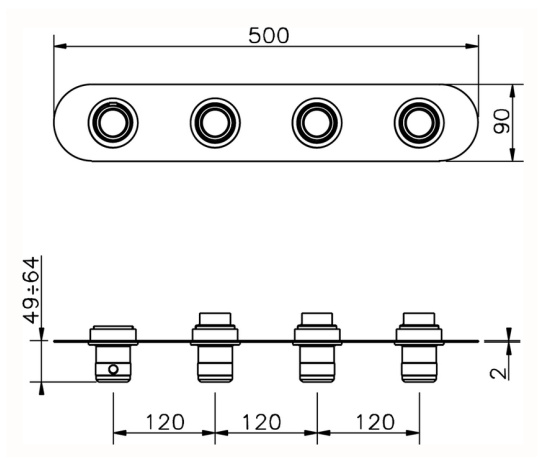

CHARACTERISTICS

Installation **Concealed**

Required concealed parts **ZB01R300**

Thermostatic

The Huber thermostatic is your personal water manager, helping you to handle, control and save water and energy.